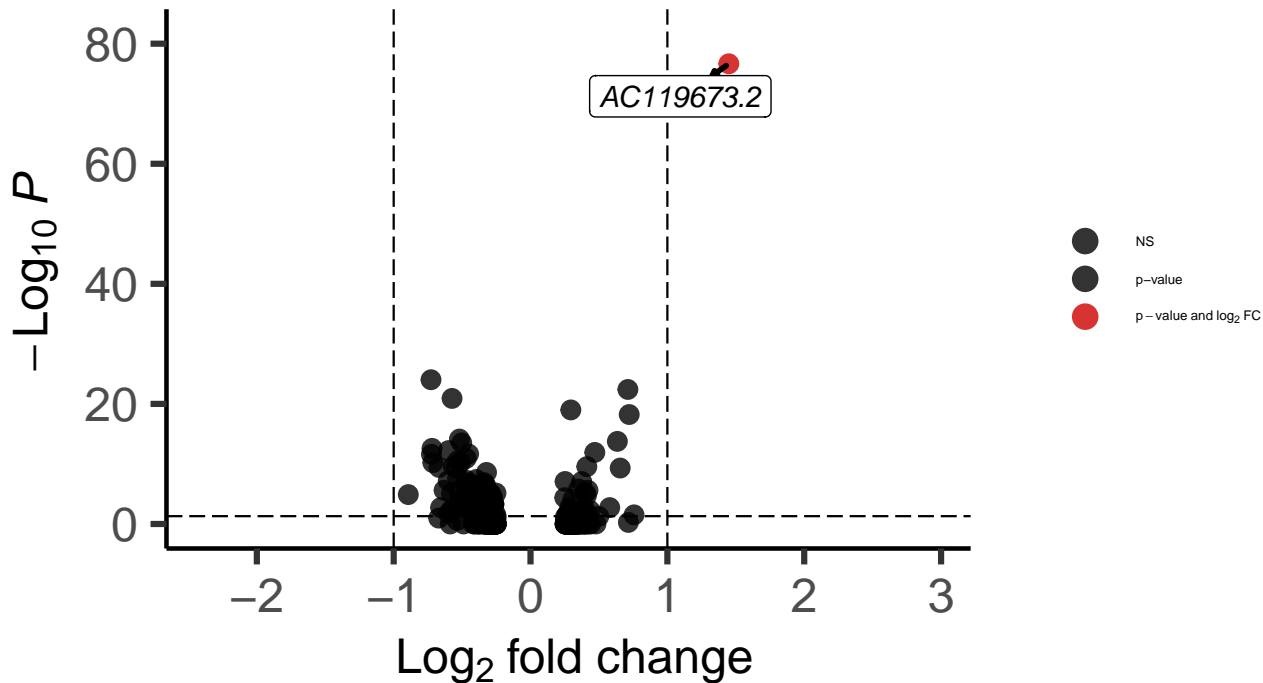

LAMP5_DLPCF_wilcox_Bipolar_vs_Control

EnhancedVolcano

total = 325 variables