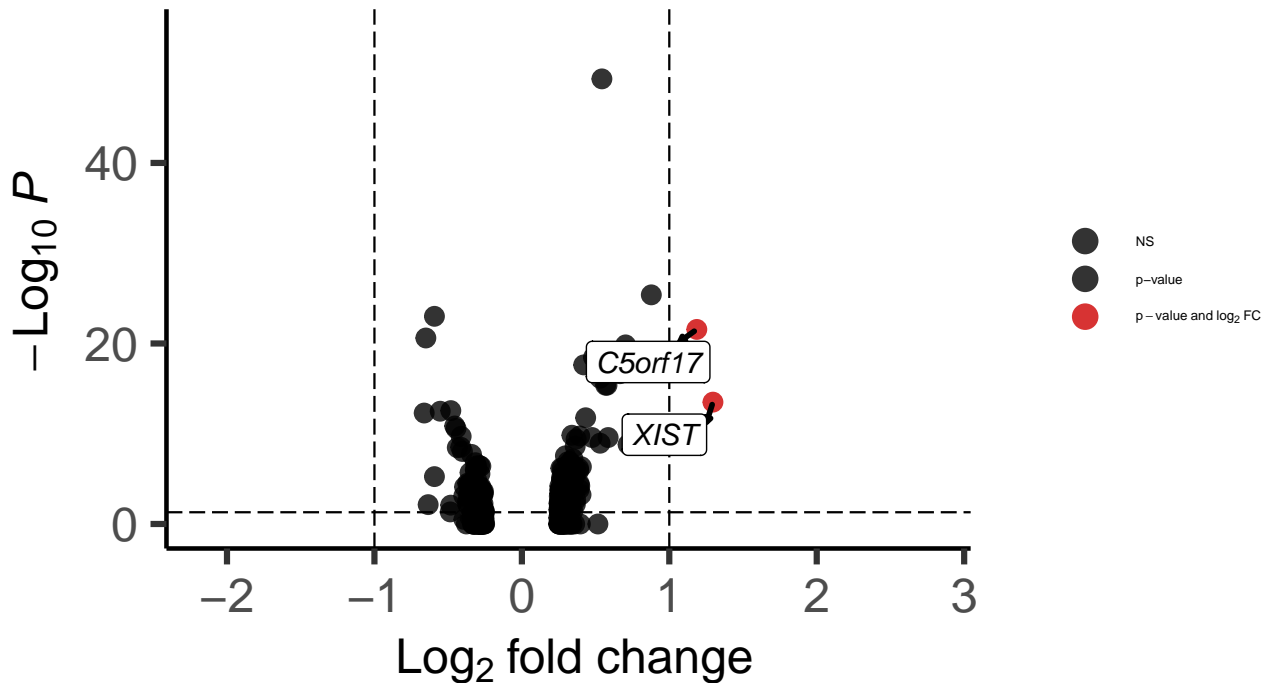

# LAMP5\_DLPFC\_MAST\_Bipolar\_vs\_Control

*EnhancedVolcano*

total = 282 variables