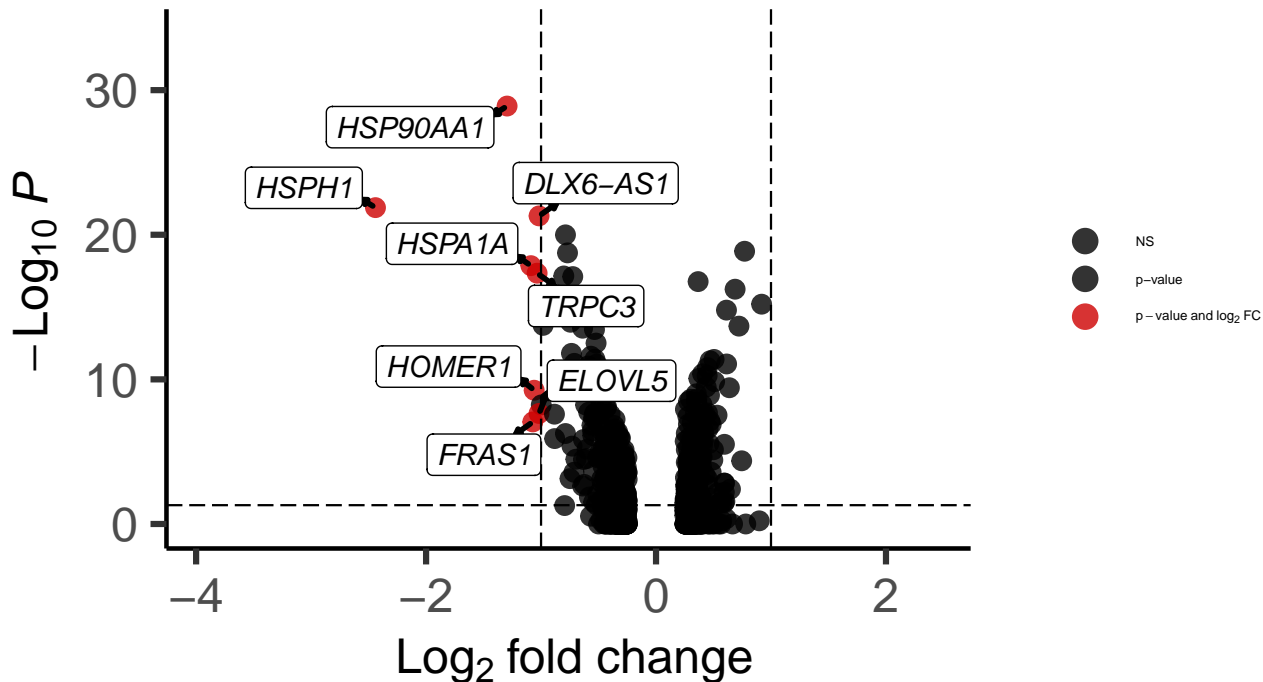

LAMP5_DLPFC_MAST_Schizophrenia_vs_Control

EnhancedVolcano

total = 706 variables