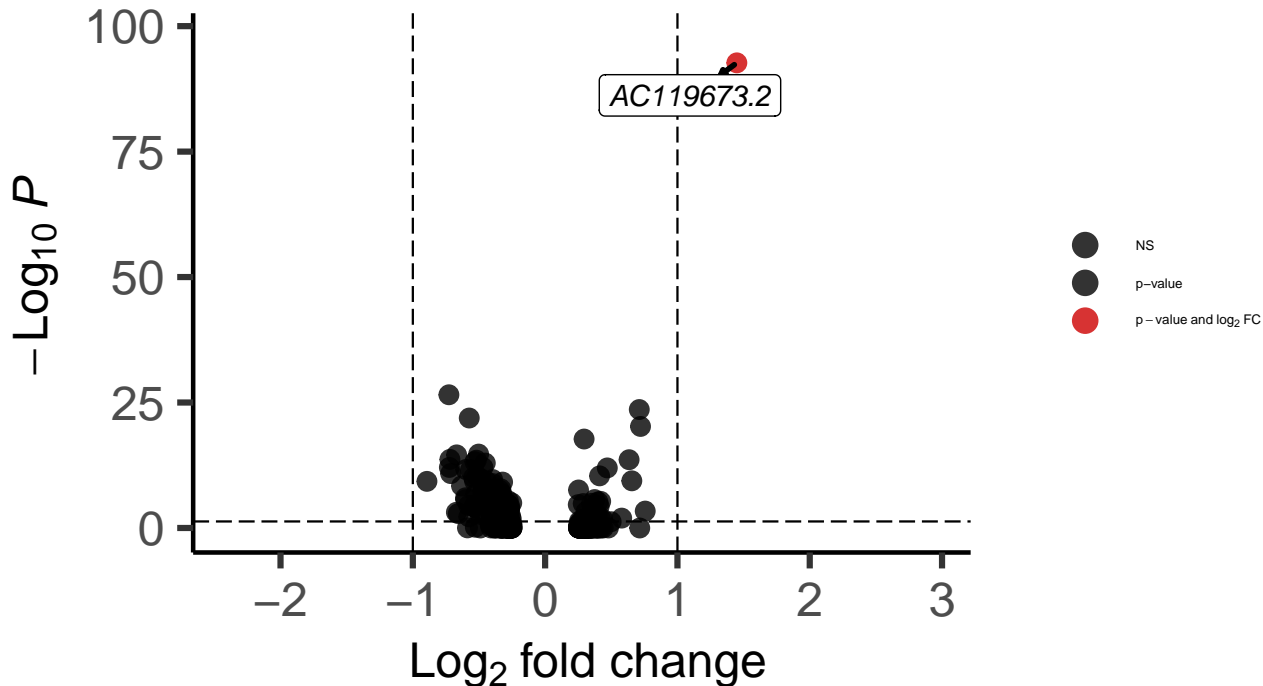

LAMP5_DLPFC_MAST_Bipolar_vs_Control

EnhancedVolcano

total = 325 variables