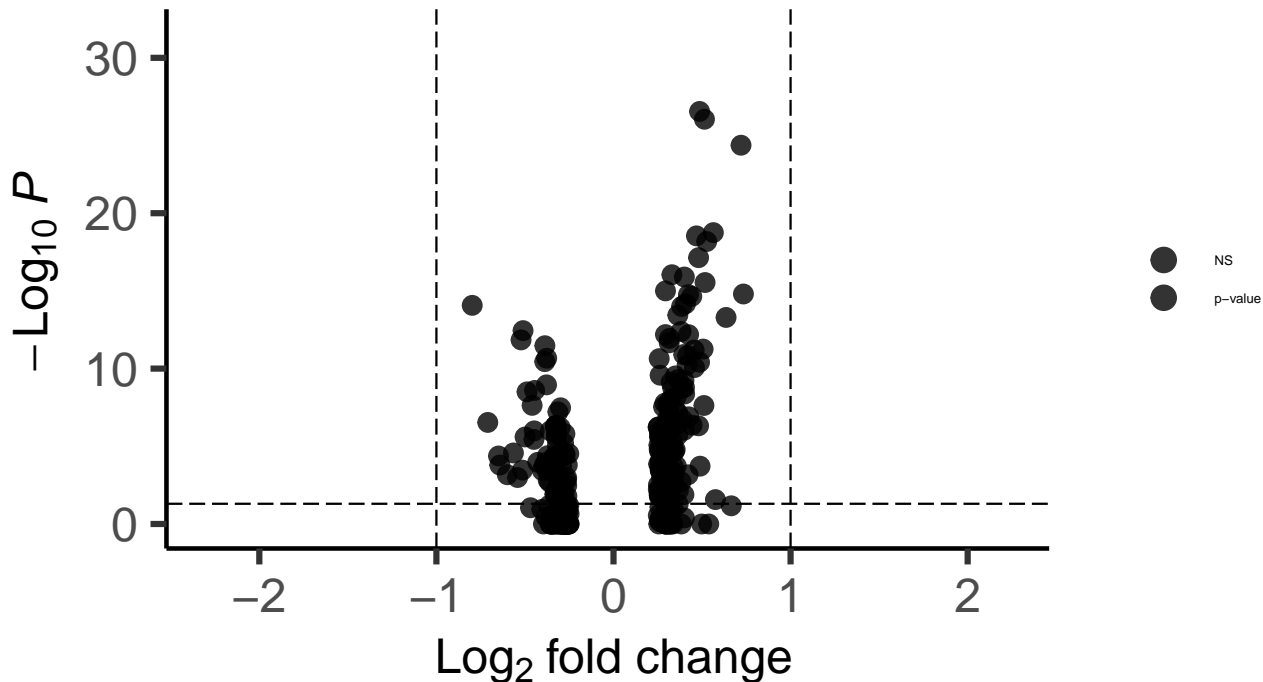

L6b_DLPFC_wilcox_Schizophrenia_vs_Control

EnhancedVolcano

total = 291 variables