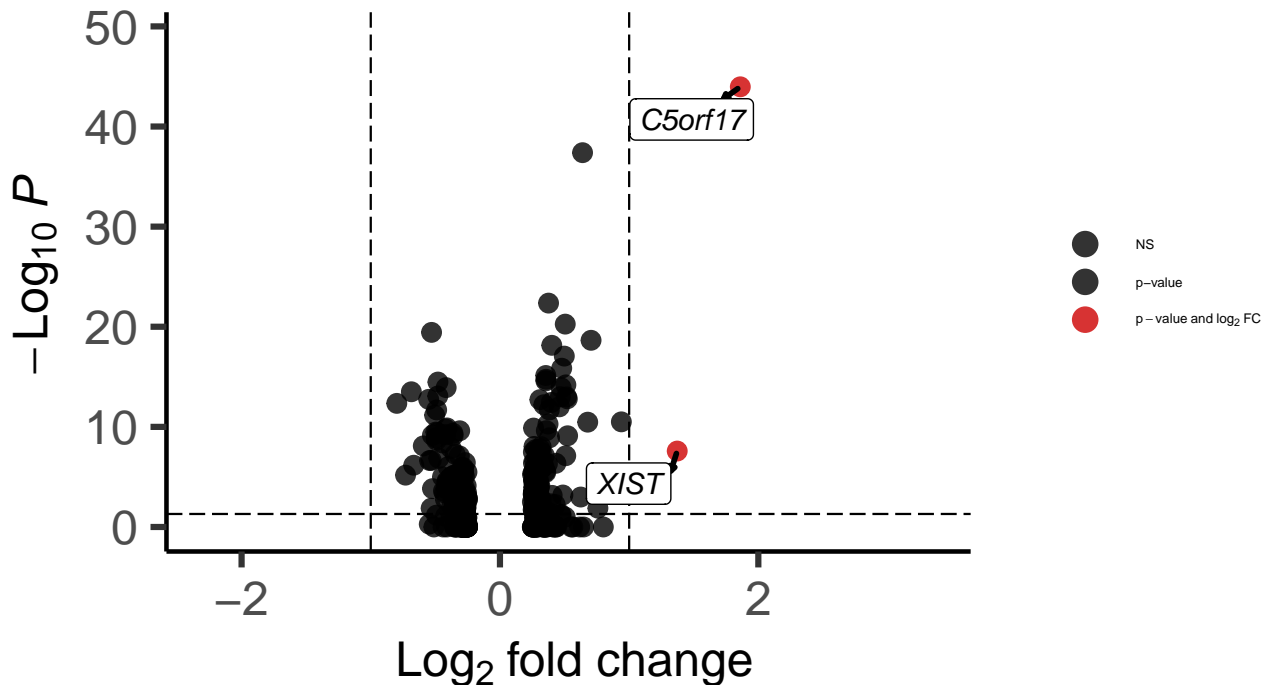

L6b_DLPFC_wilcox_Bipolar_vs_Control

EnhancedVolcano

total = 332 variables