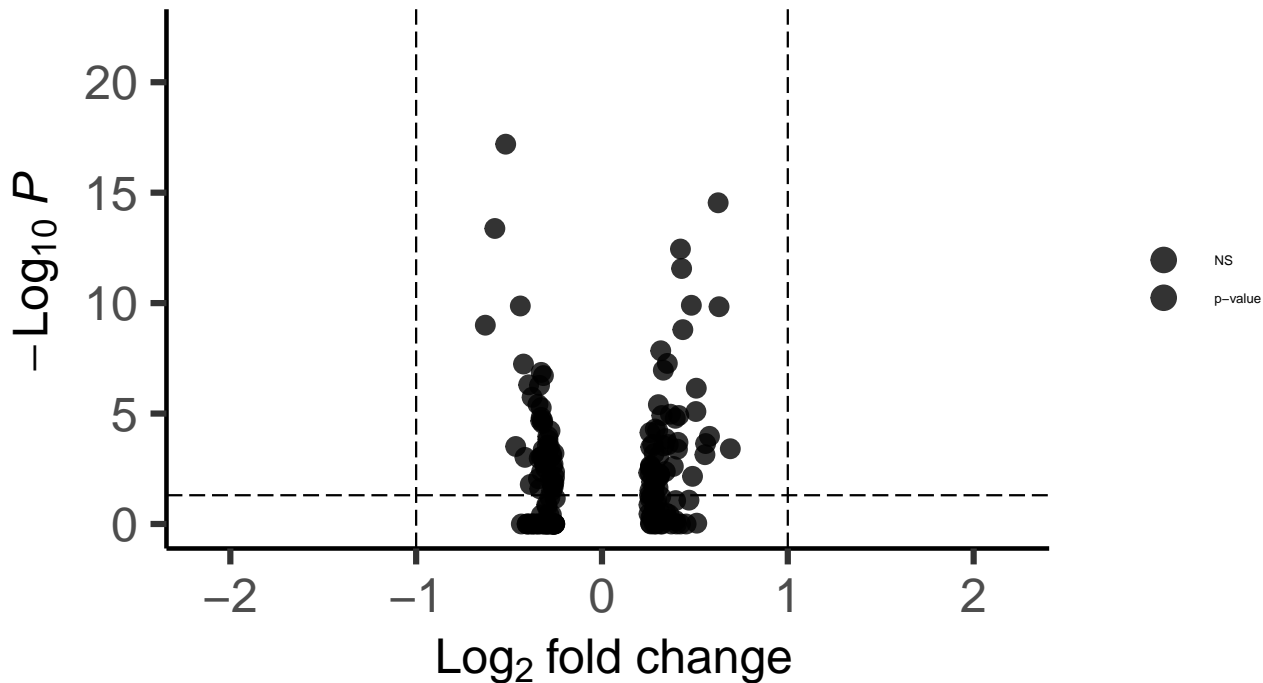

L6b_DLPFC_wilcox_Schizophrenia_vs_Control

EnhancedVolcano

total = 160 variables