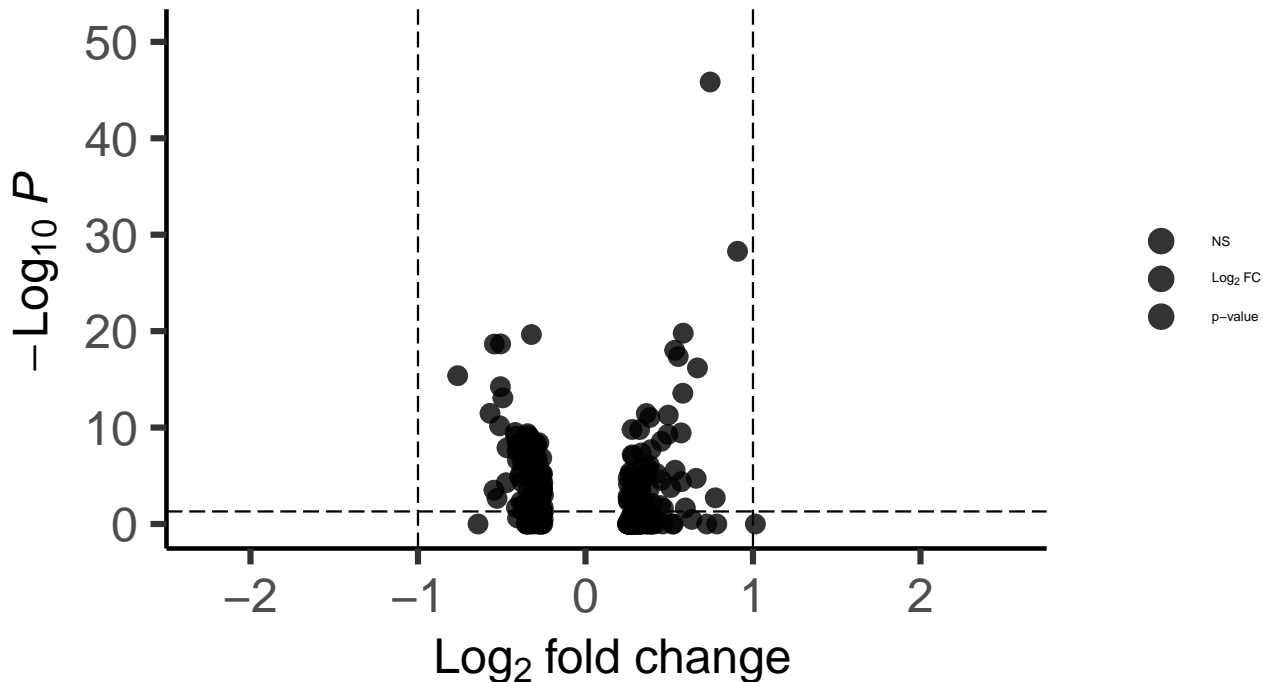

L6b_DLPFC_wilcox_Bipolar_vs_Control

EnhancedVolcano

total = 255 variables