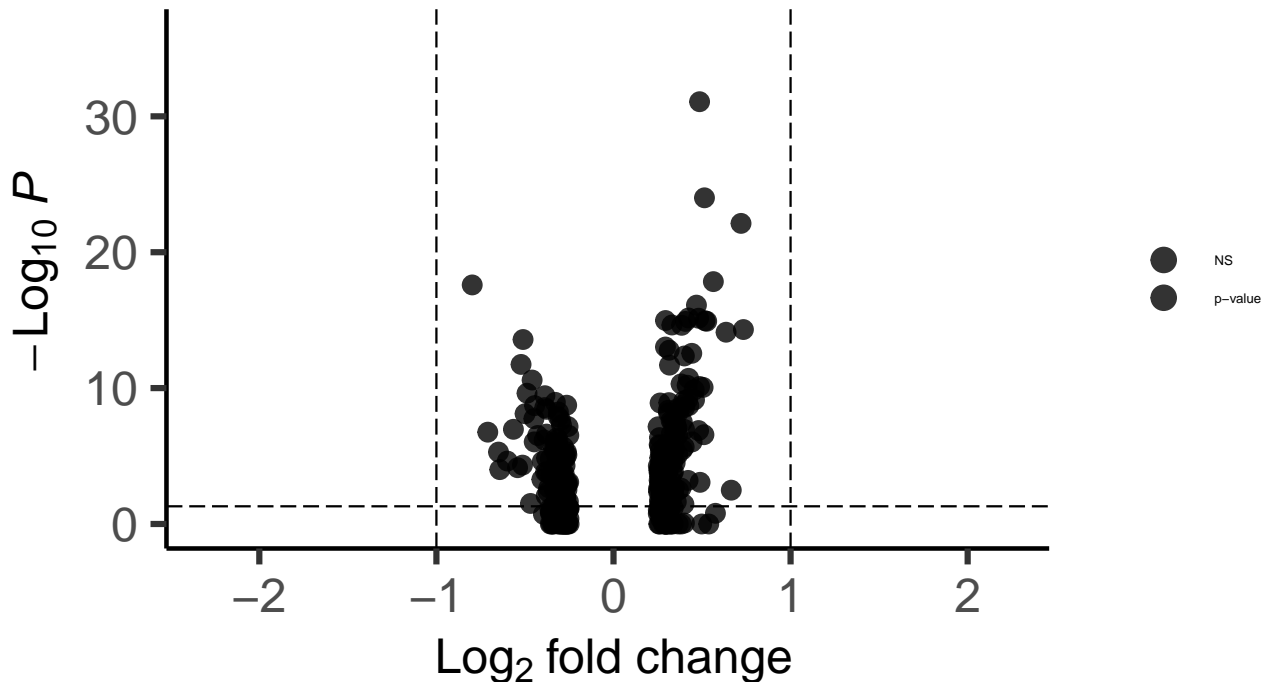

L6b_DLPFC_MAST_Schizophrenia_vs_Control

EnhancedVolcano

total = 291 variables