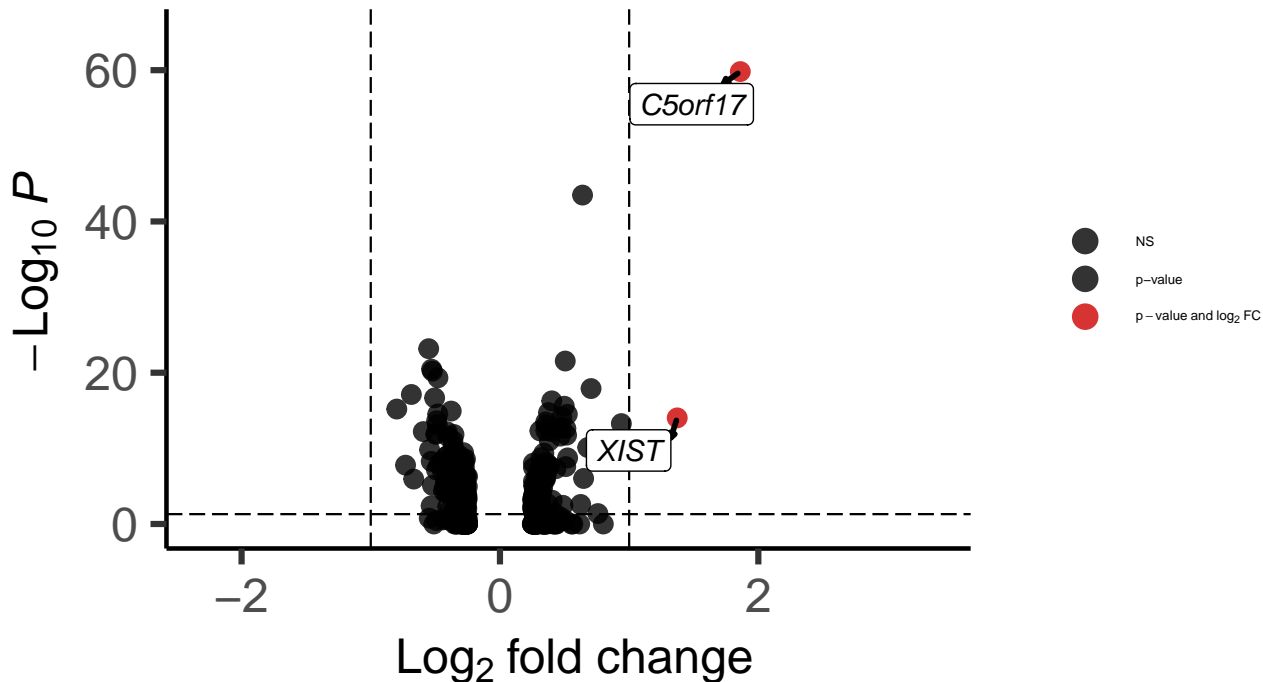

L6b_DLPFC_MAST_Bipolar_vs_Control

EnhancedVolcano

total = 332 variables