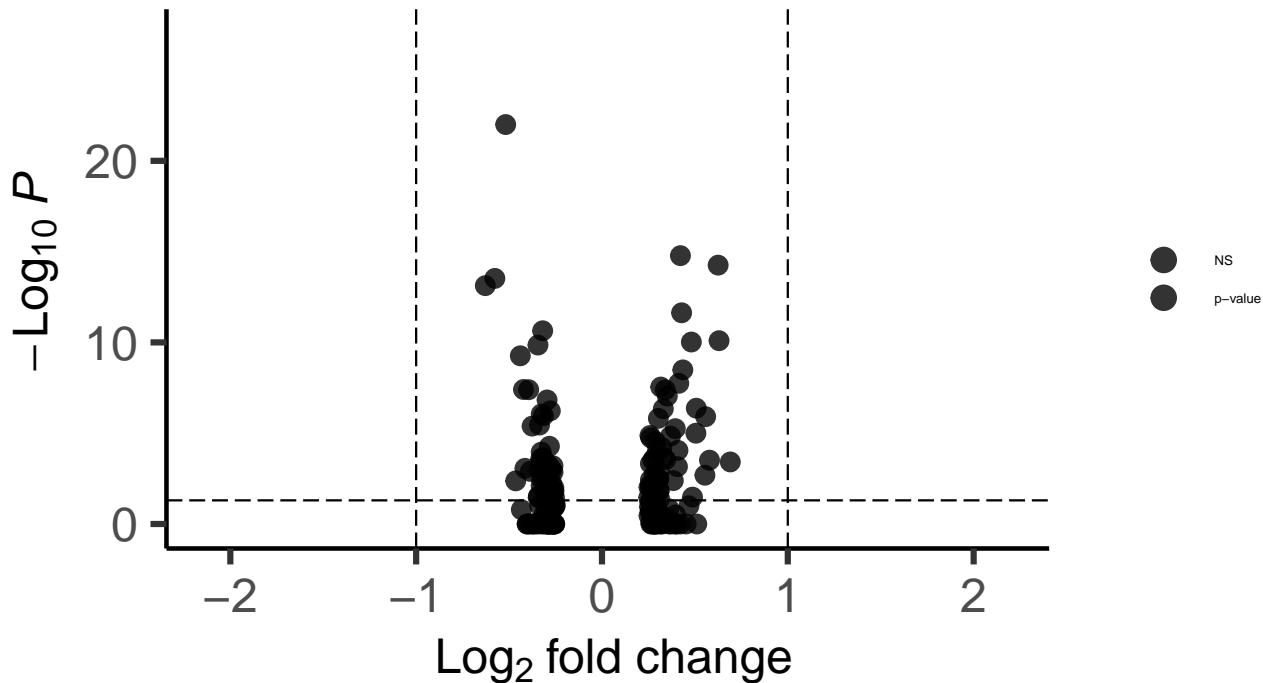

L6b_DLPFC_MAST_Schizophrenia_vs_Control

EnhancedVolcano

total = 160 variables