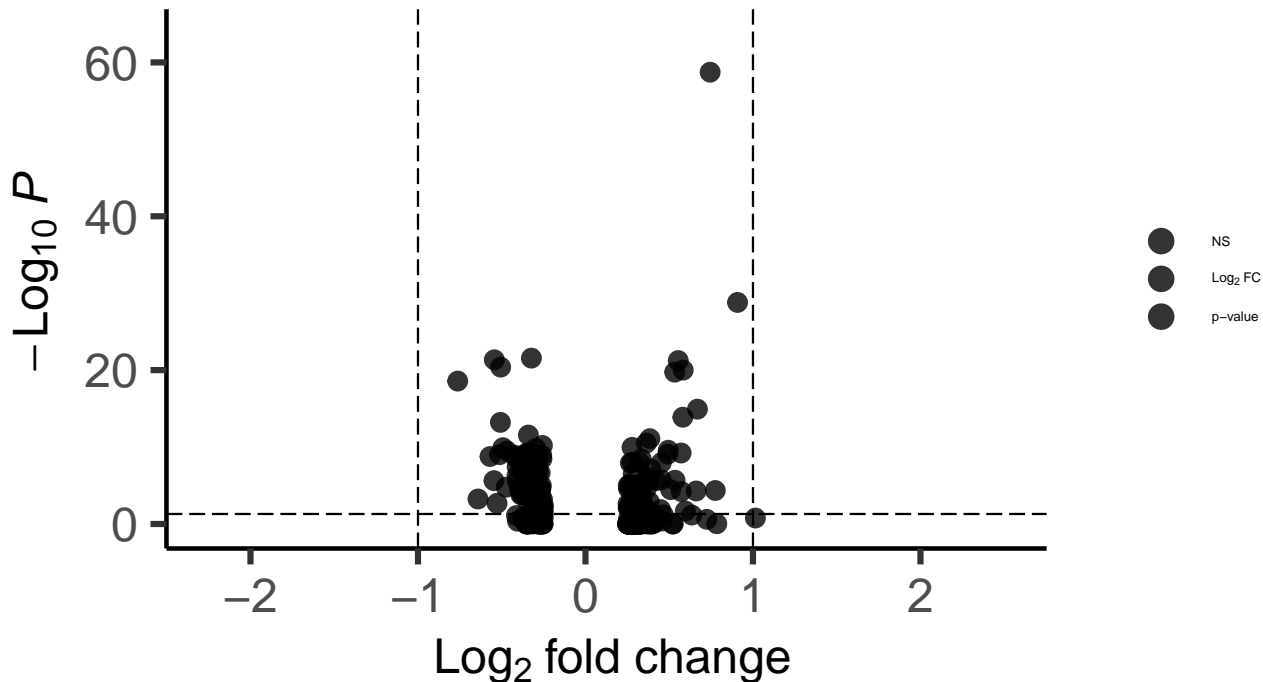

L6b_DLPFC_MAST_Bipolar_vs_Control

EnhancedVolcano

total = 255 variables