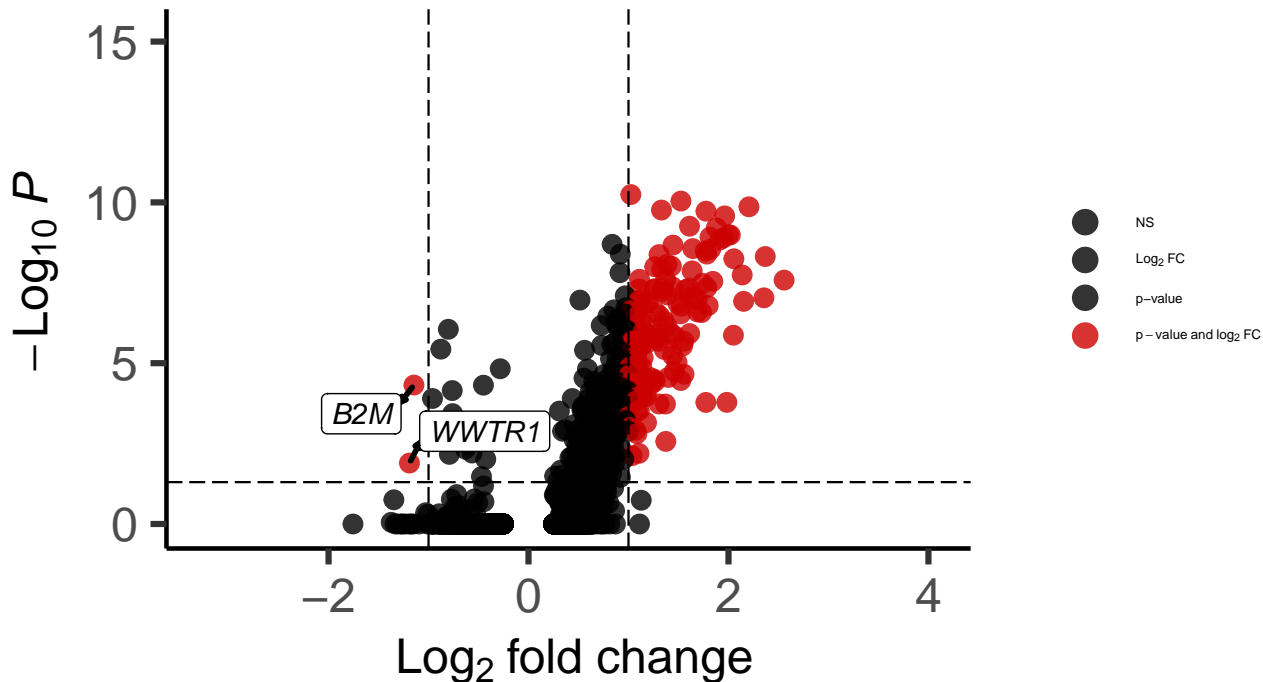

Endo_DLPFC_wilcox_Schizophrenia_vs_Control

EnhancedVolcano

total = 2353 variables