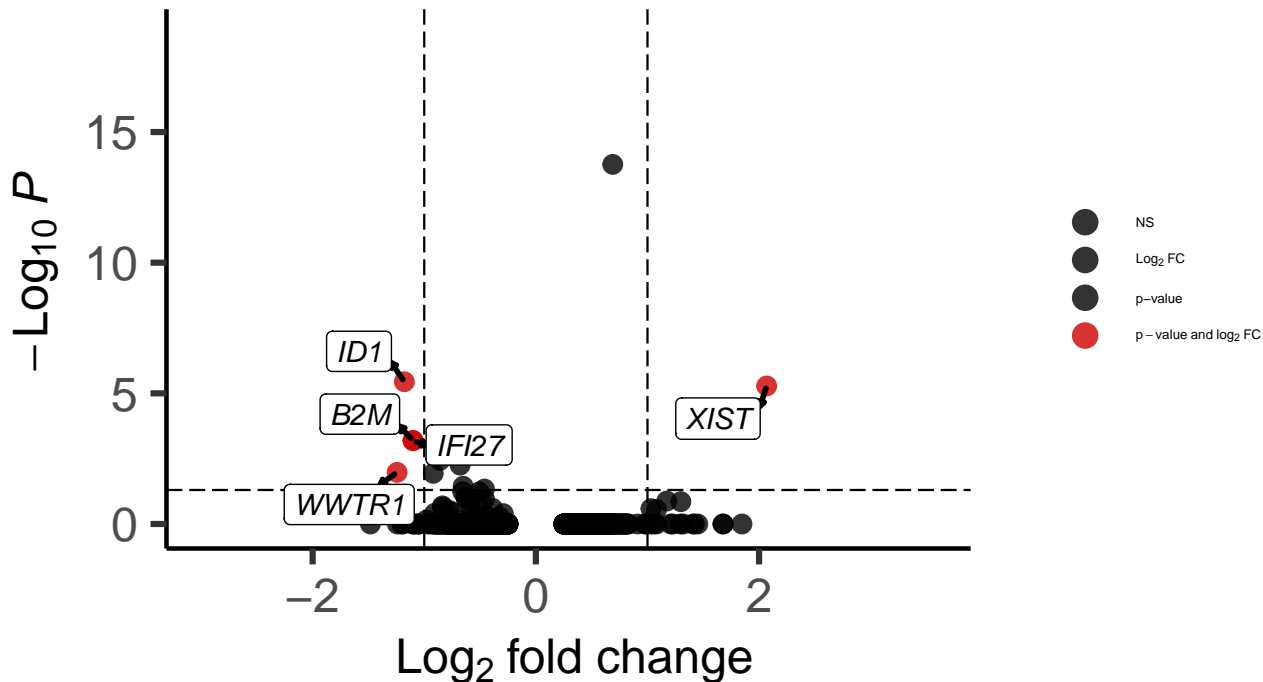

Endo_DLPFC_wilcox_Bipolar_vs_Control

EnhancedVolcano

total = 1715 variables