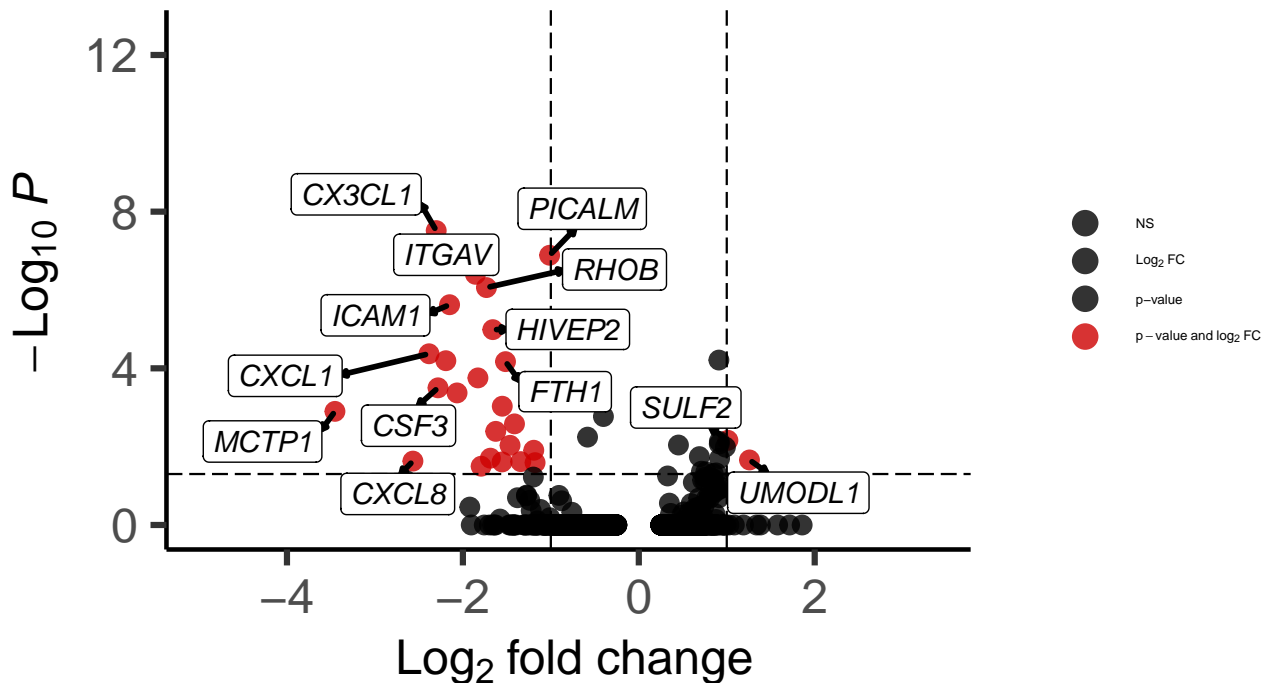

# Endo\_DLPFC\_wilcox\_Schizophrenia\_vs\_Control

EnhancedVolcano

total = 2488 variables