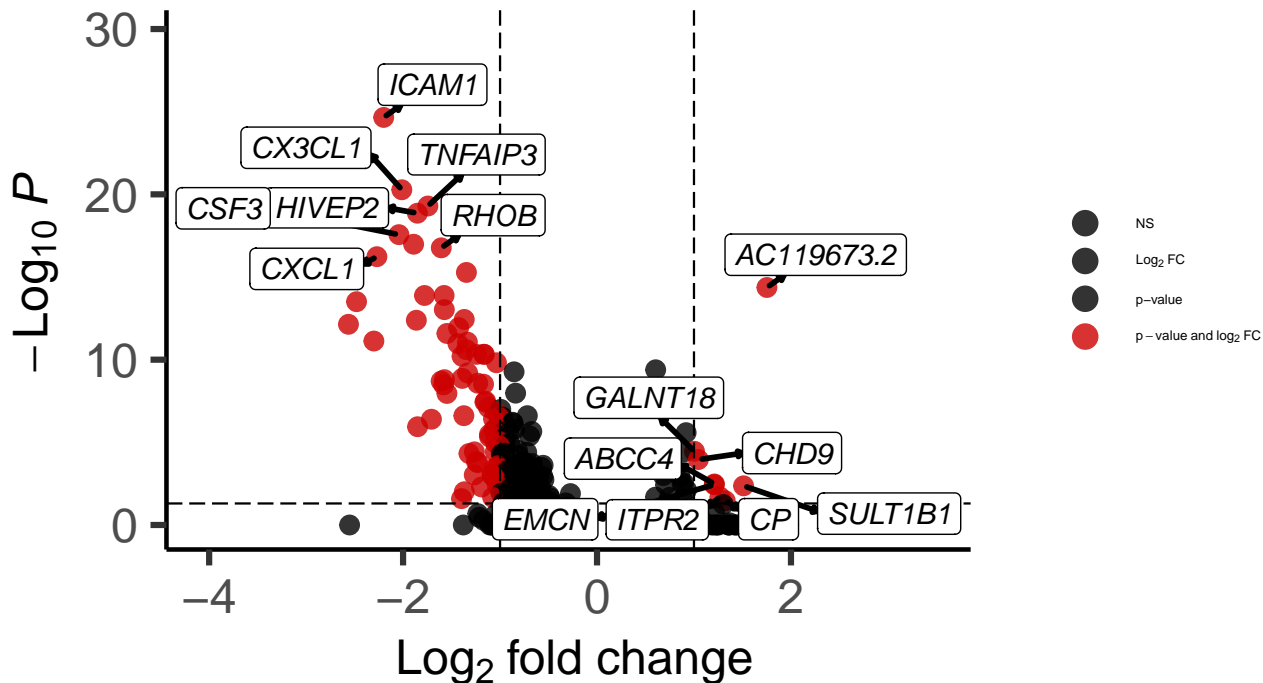

Endo_DLPFC_wilcox_Bipolar_vs_Control

EnhancedVolcano

total = 2127 variables