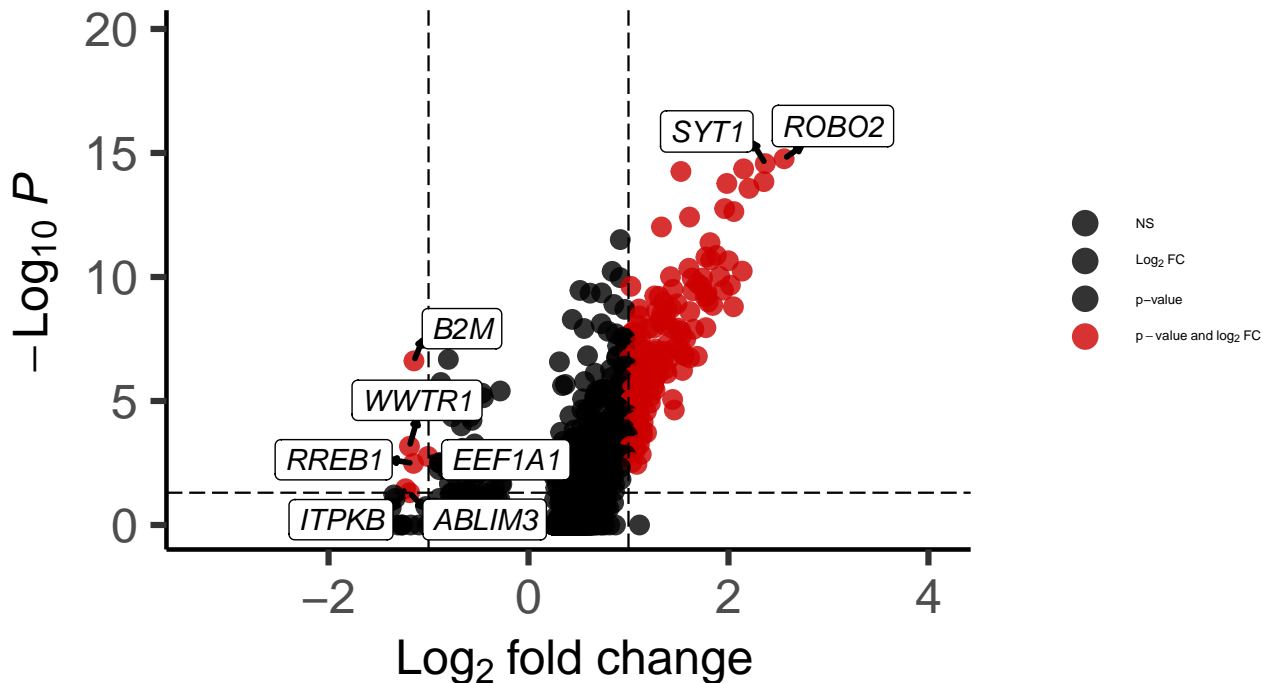

Endo_DLPFC_MAST_Schizophrenia_vs_Control

EnhancedVolcano

total = 2353 variables