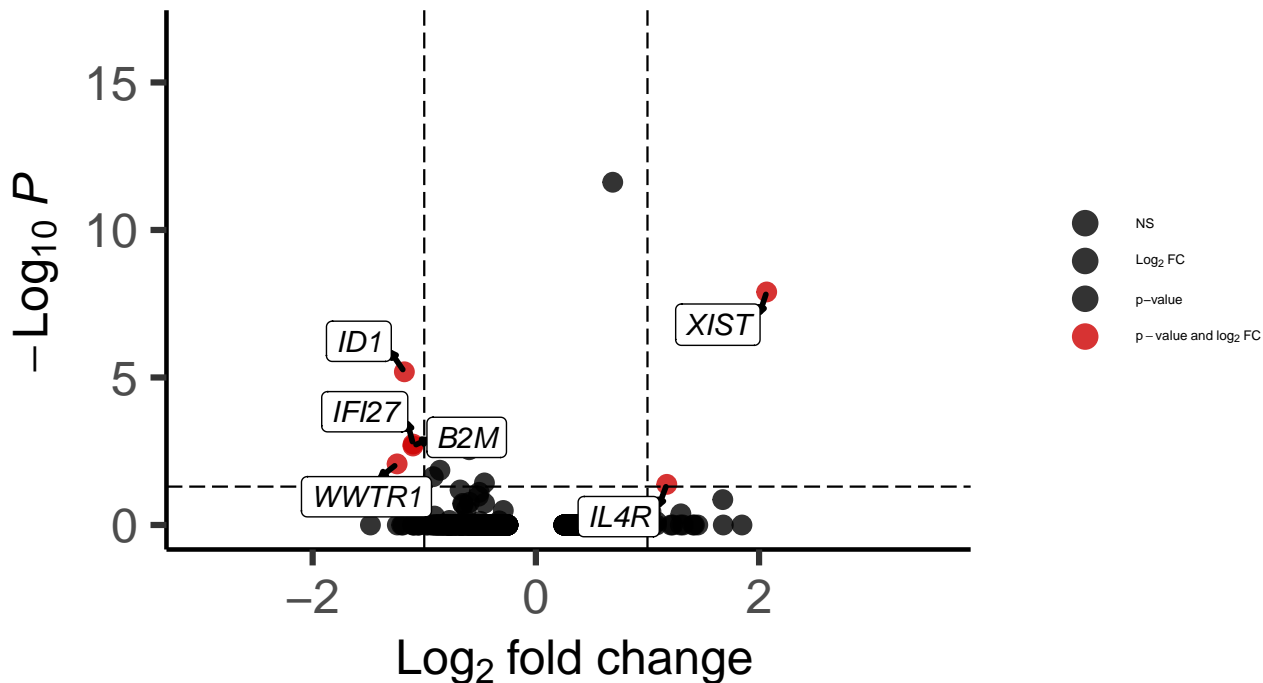

# Endo\_DLPFC\_MAST\_Bipolar\_vs\_Control

*EnhancedVolcano*

total = 1715 variables