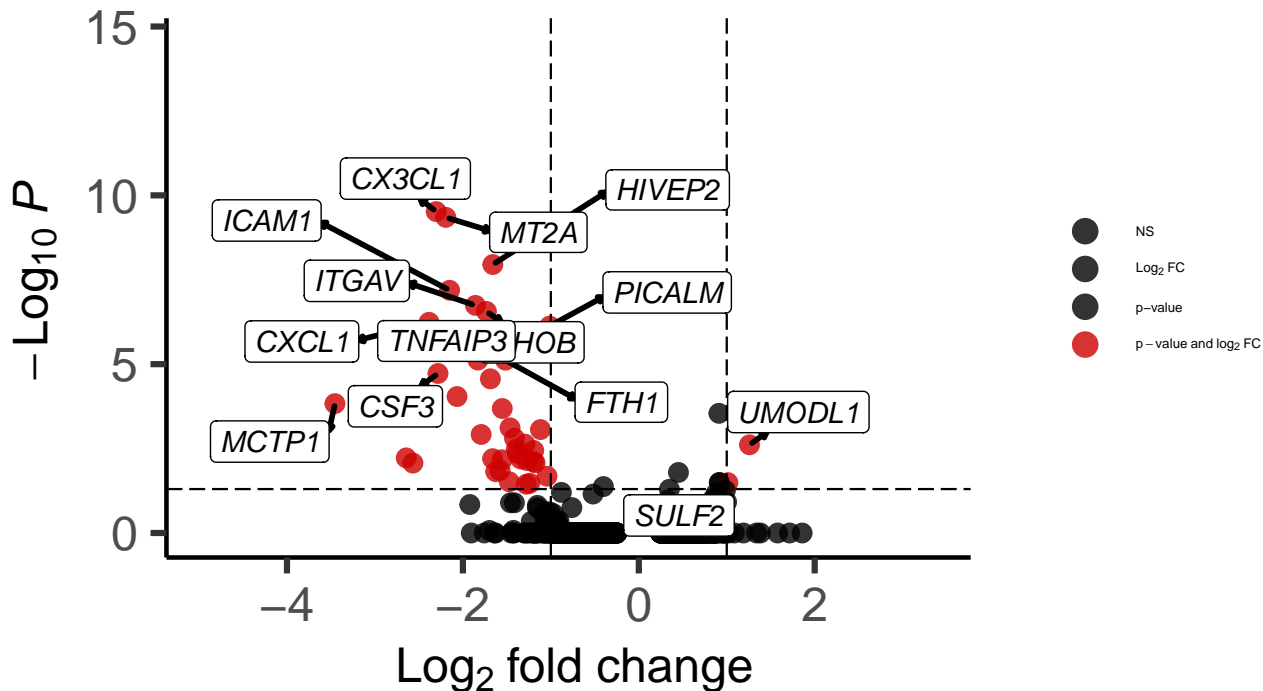

Endo_DLPFC_MAST_Schizophrenia_vs_Control

EnhancedVolcano

total = 2488 variables