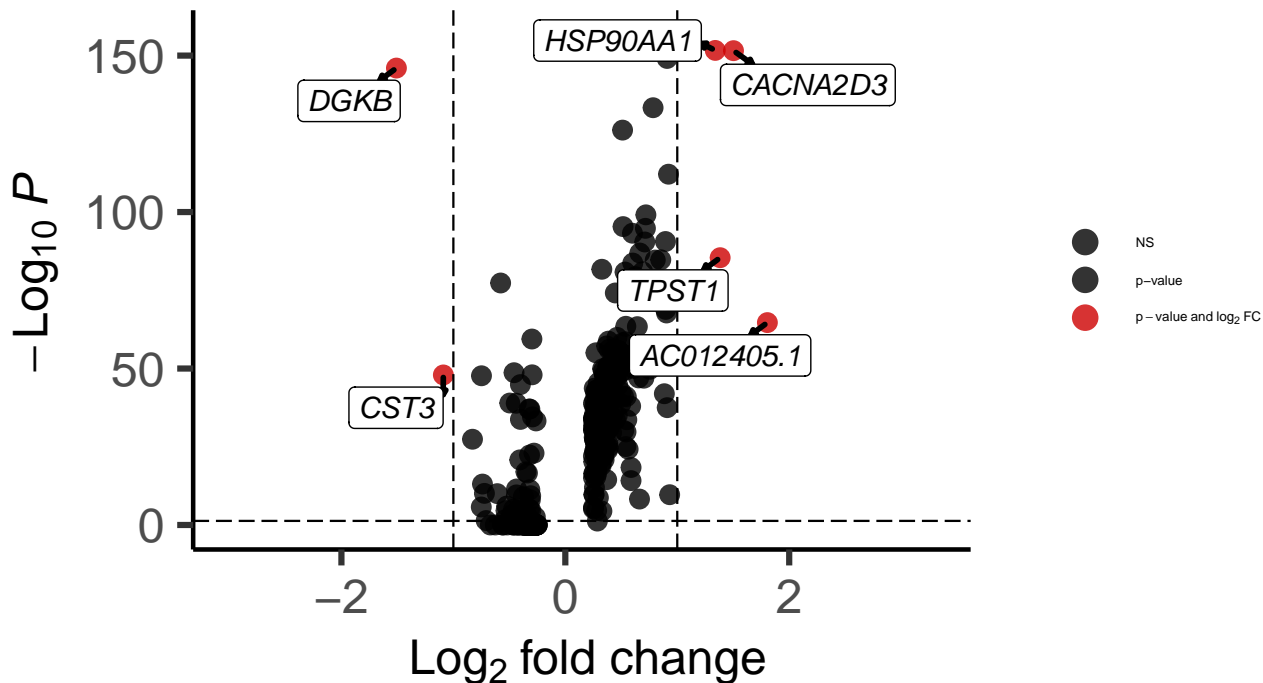

Astro_DLPFC_wilcox_Schizophrenia_vs_Control

EnhancedVolcano

total = 421 variables