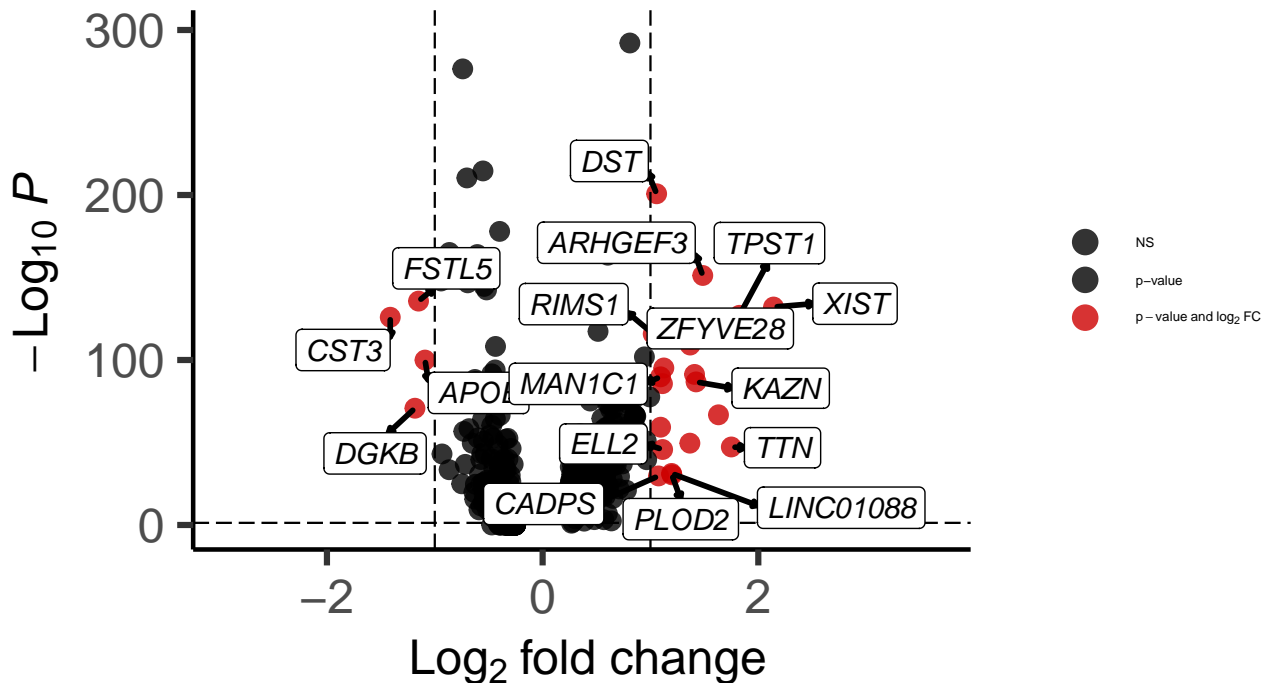

Astro_DLPFC_wilcox_Bipolar_vs_Control

EnhancedVolcano

total = 819 variables