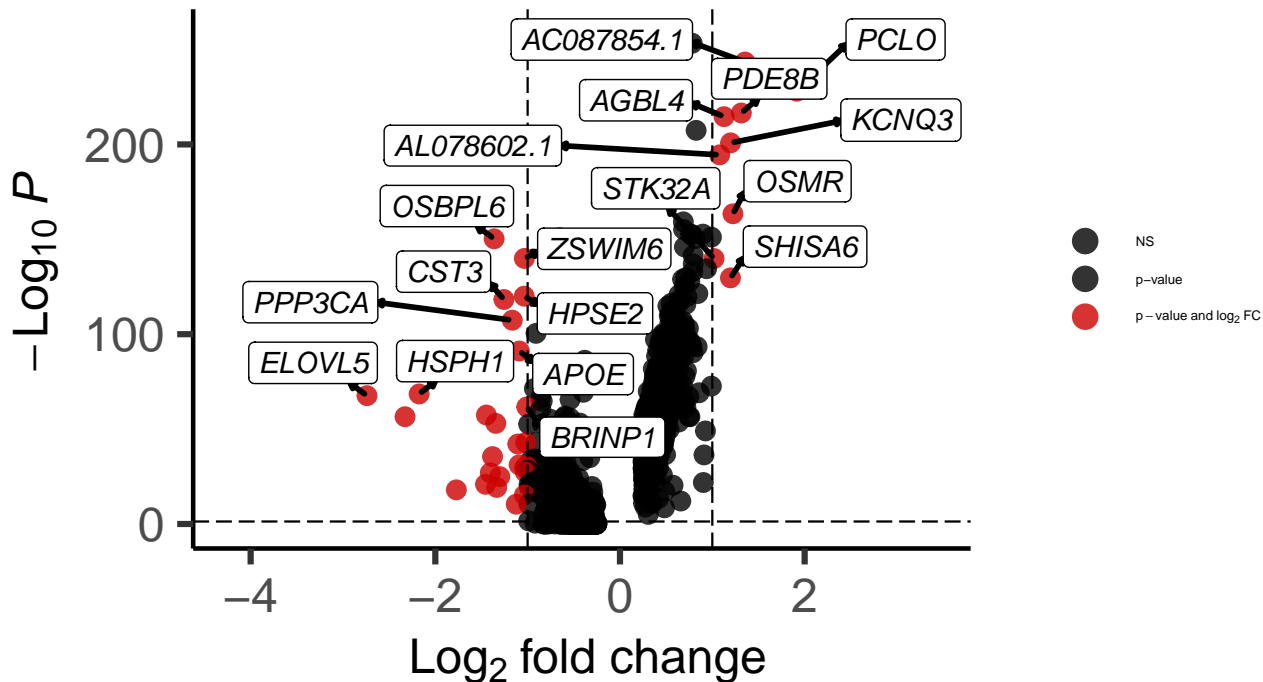

Astro_DLPFC_wilcox_Schizophrenia_vs_Control

EnhancedVolcano

total = 1333 variables