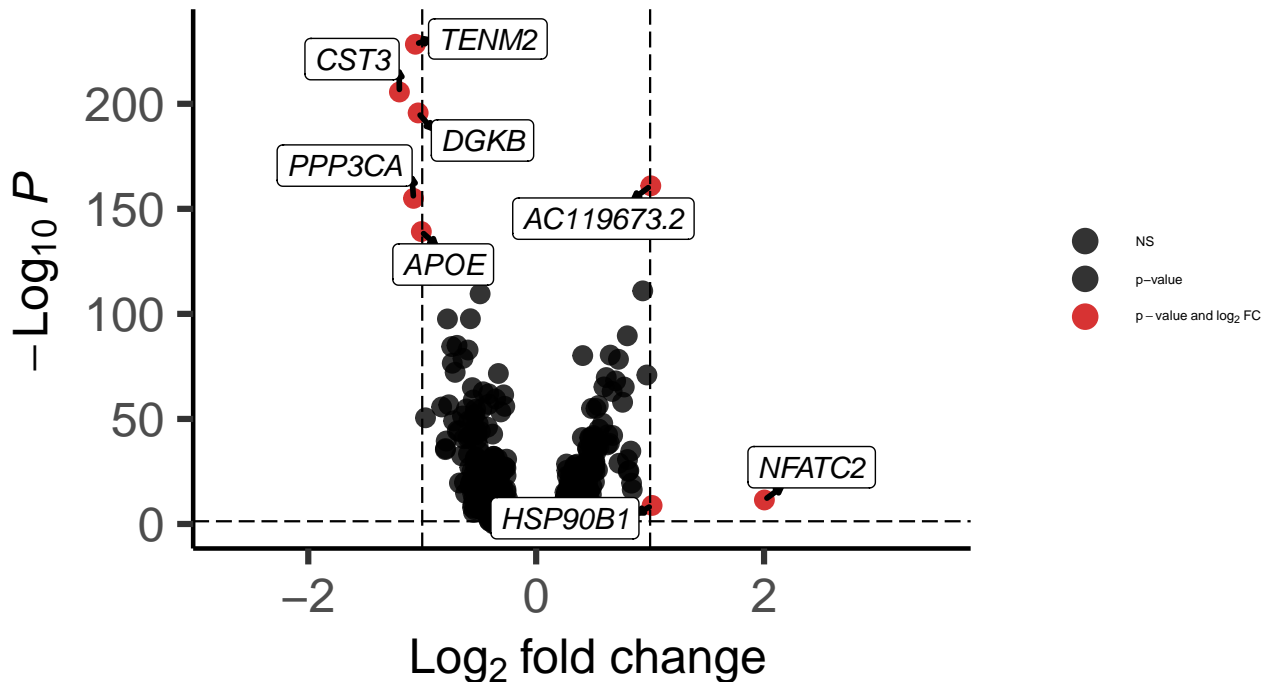

# Astro\_DLPFC\_wilcox\_Bipolar\_vs\_Control

*EnhancedVolcano*

total = 790 variables