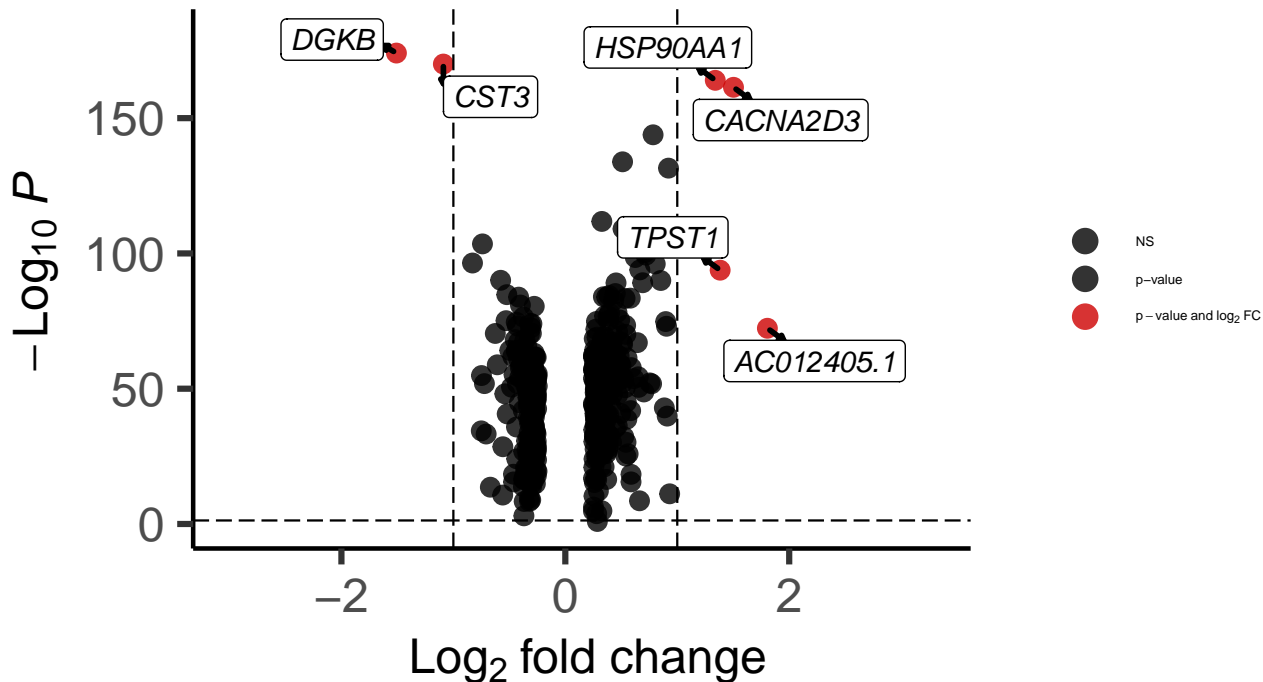

# Astro\_DLPFC\_MAST\_Schizophrenia\_vs\_Control

EnhancedVolcano

total = 421 variables