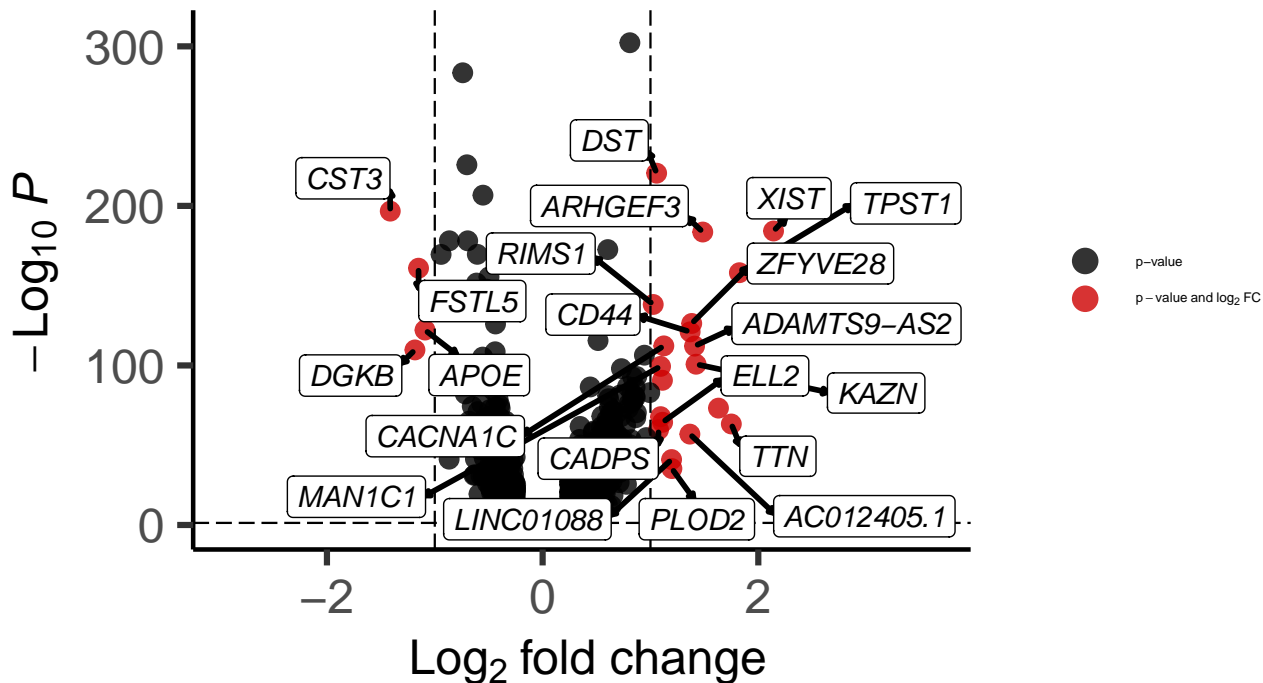

# Astro\_DLPFC\_MAST\_Bipolar\_vs\_Control

EnhancedVolcano

total = 819 variables