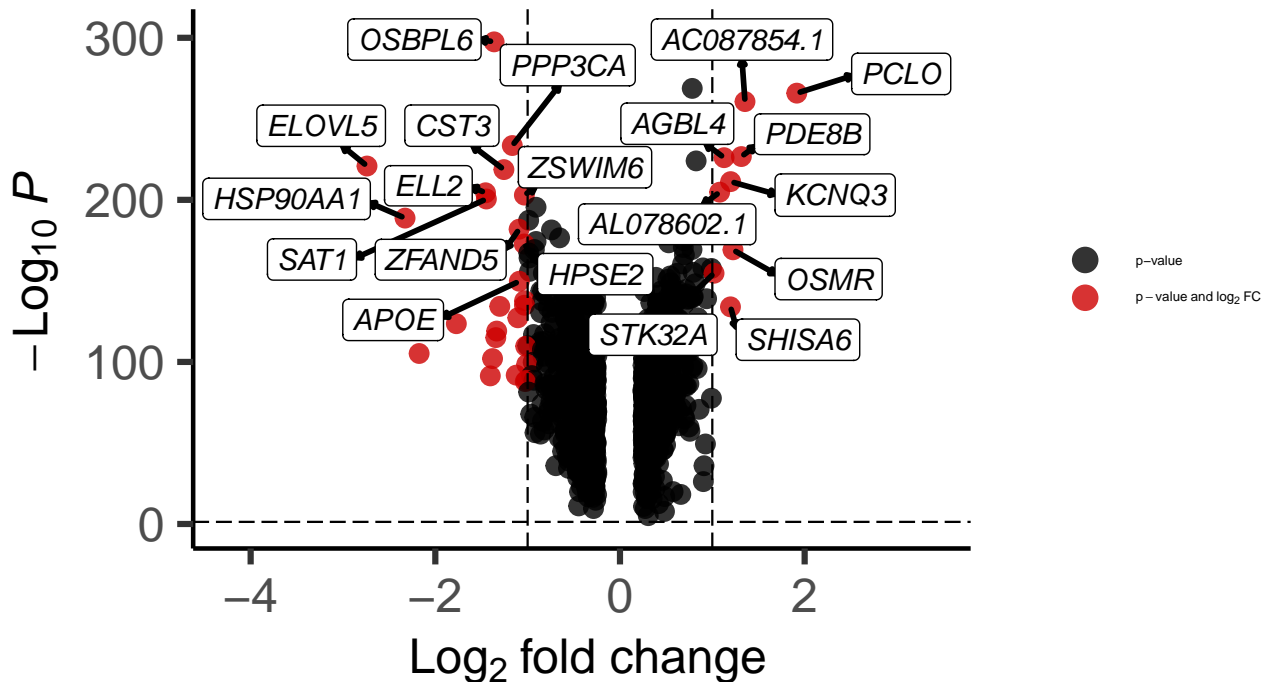

Astro_DLPFC_MAST_Schizophrenia_vs_Control

EnhancedVolcano

total = 1333 variables