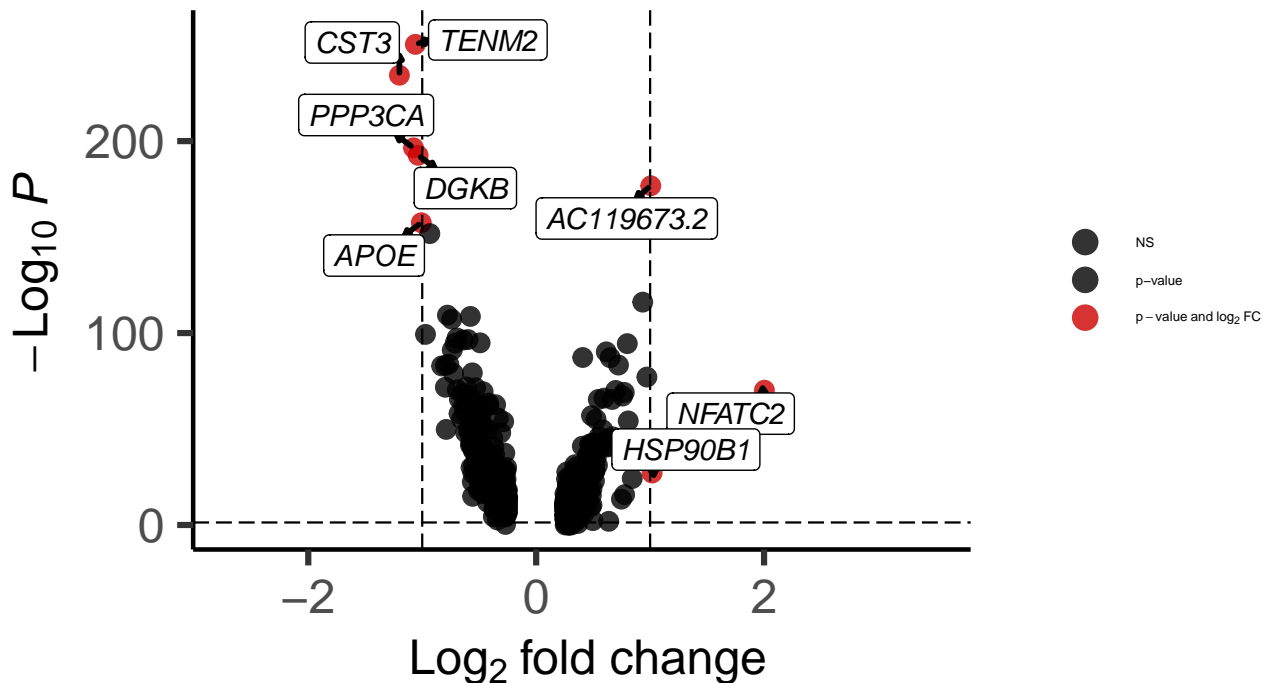

Astro_DLPFC_MAST_Bipolar_vs_Control

EnhancedVolcano

total = 790 variables