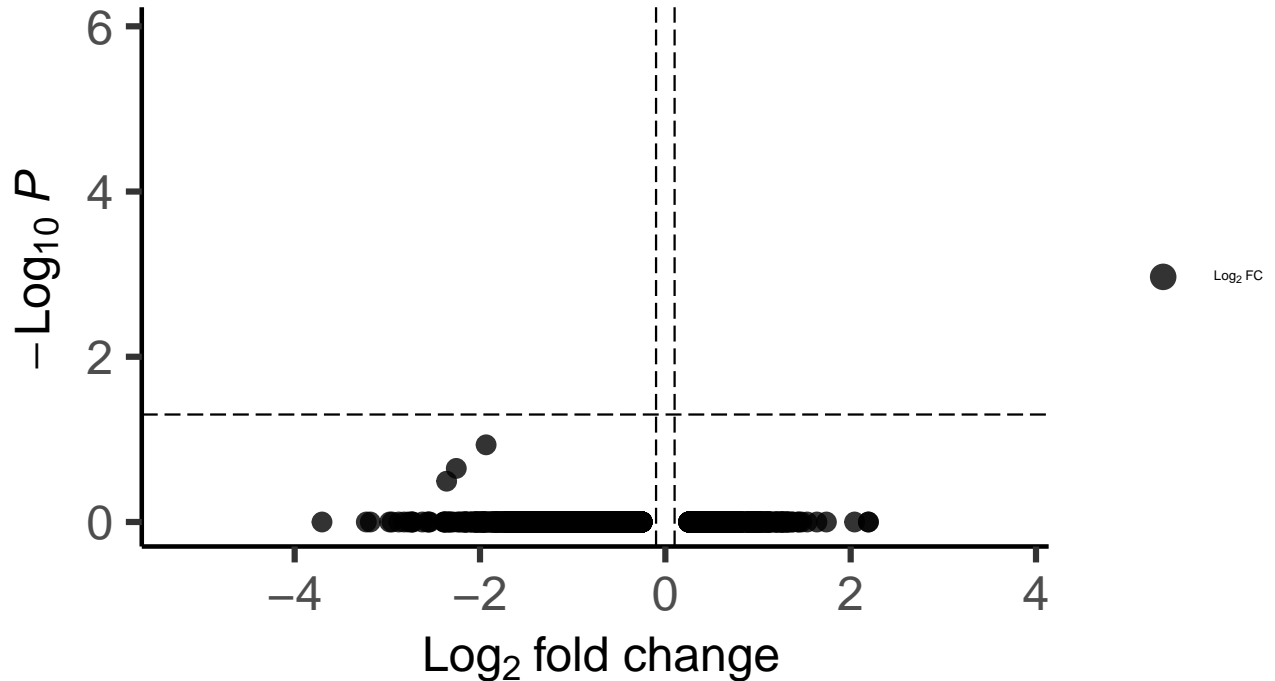

Vascular_leptomeningeal_dACC_wilcox_Bipolar_vs_

EnhancedVolcano

total = 6475 variables