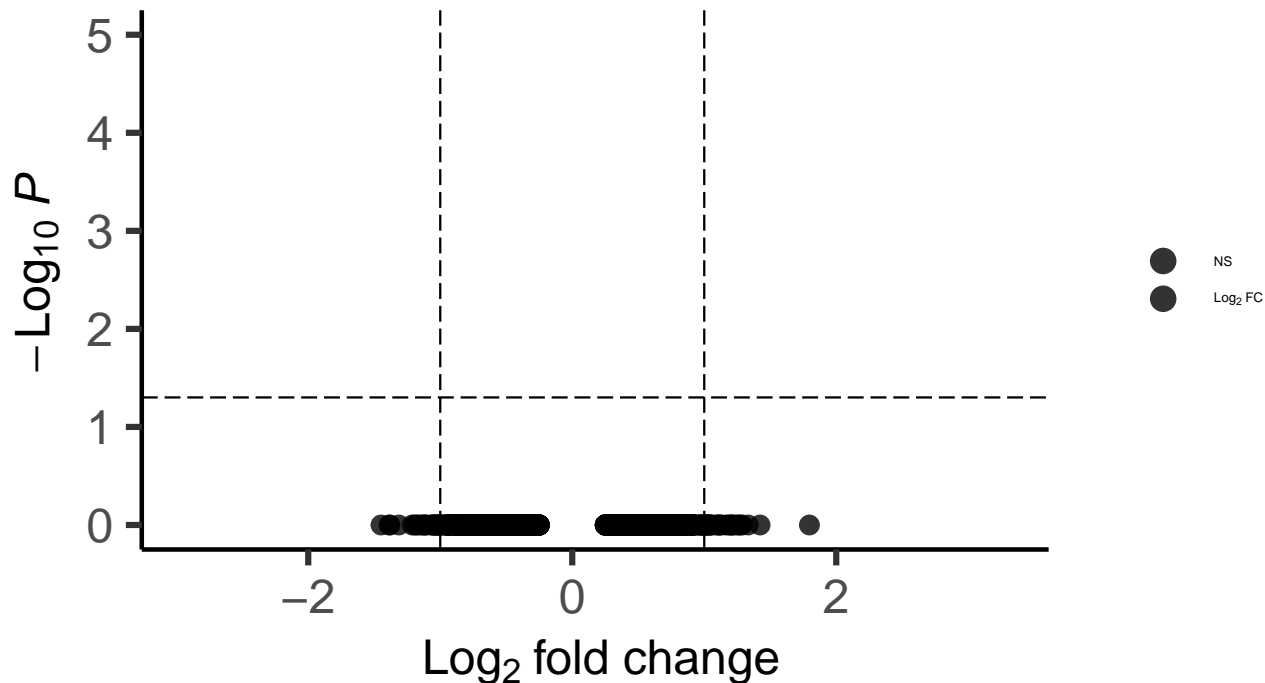

VIP_dACC_wilcox_Schizophrenia_vs_Control

EnhancedVolcano

total = 4739 variables