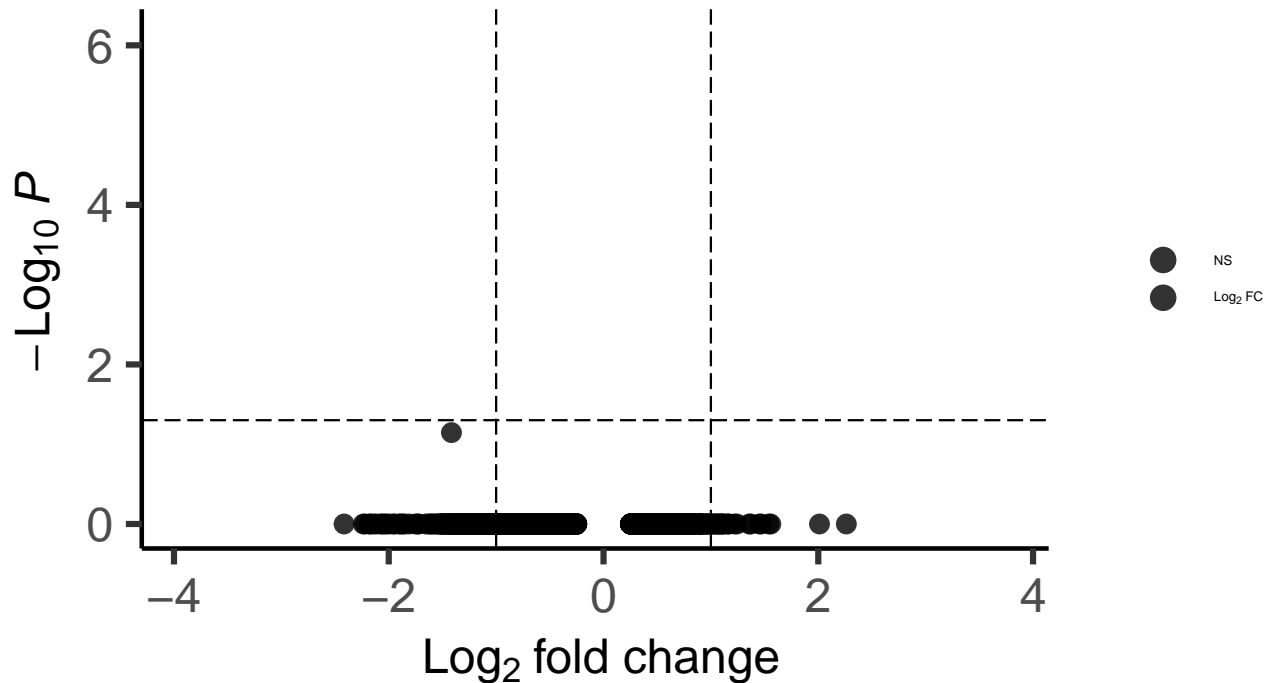

VIP_dACC_wilcox_Bipolar_vs_Control

EnhancedVolcano

total = 5912 variables