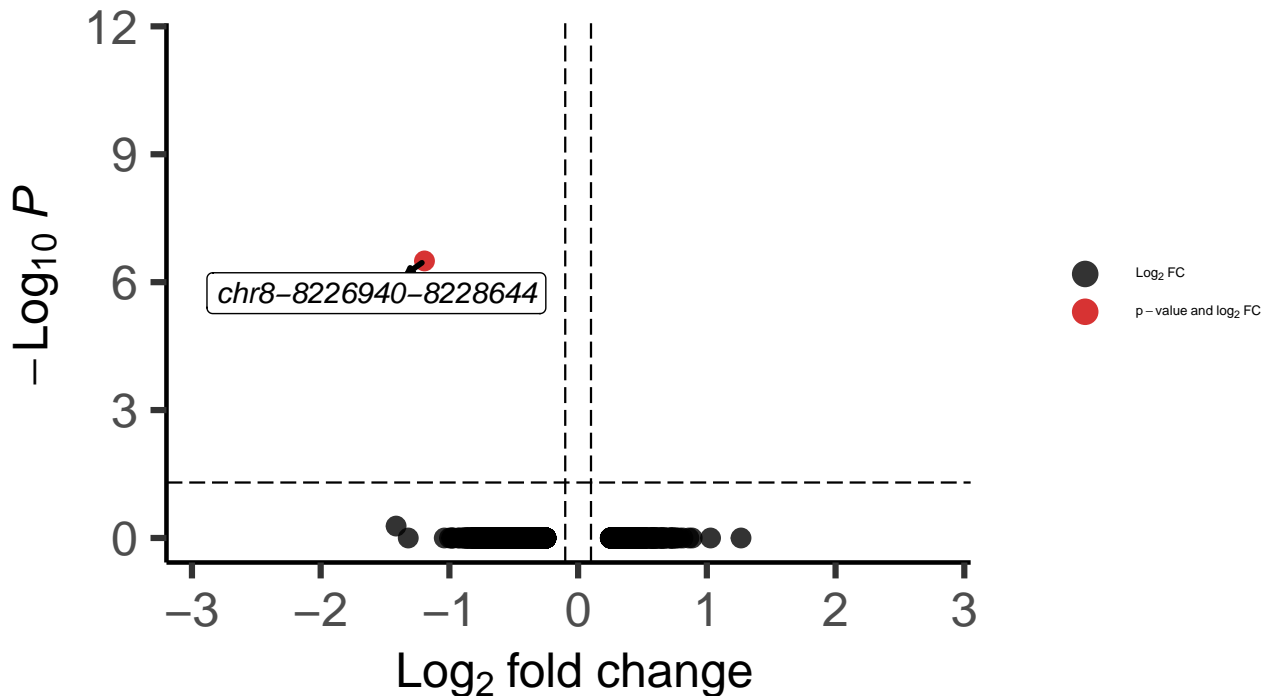

VIP_dACC_wilcox_Bipolar_vs_Control

EnhancedVolcano

total = 3450 variables