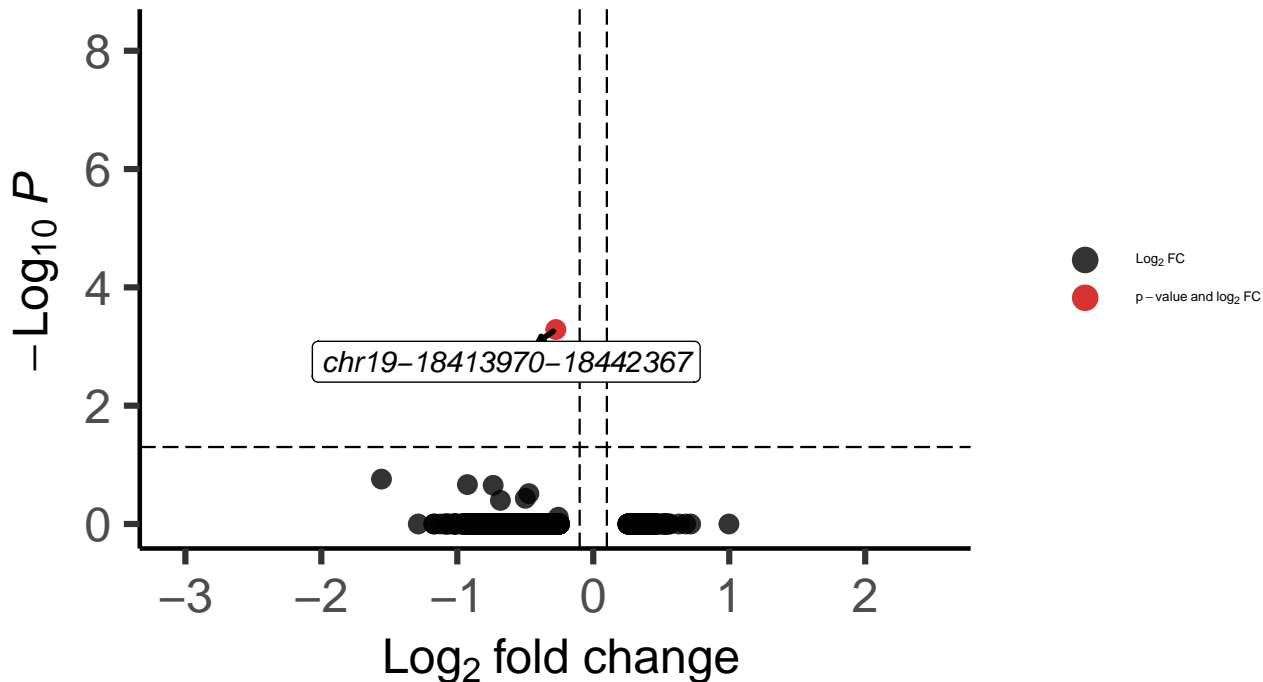

VIP_dACC_MAST_Schizophrenia_vs_Control

EnhancedVolcano

total = 4319 variables