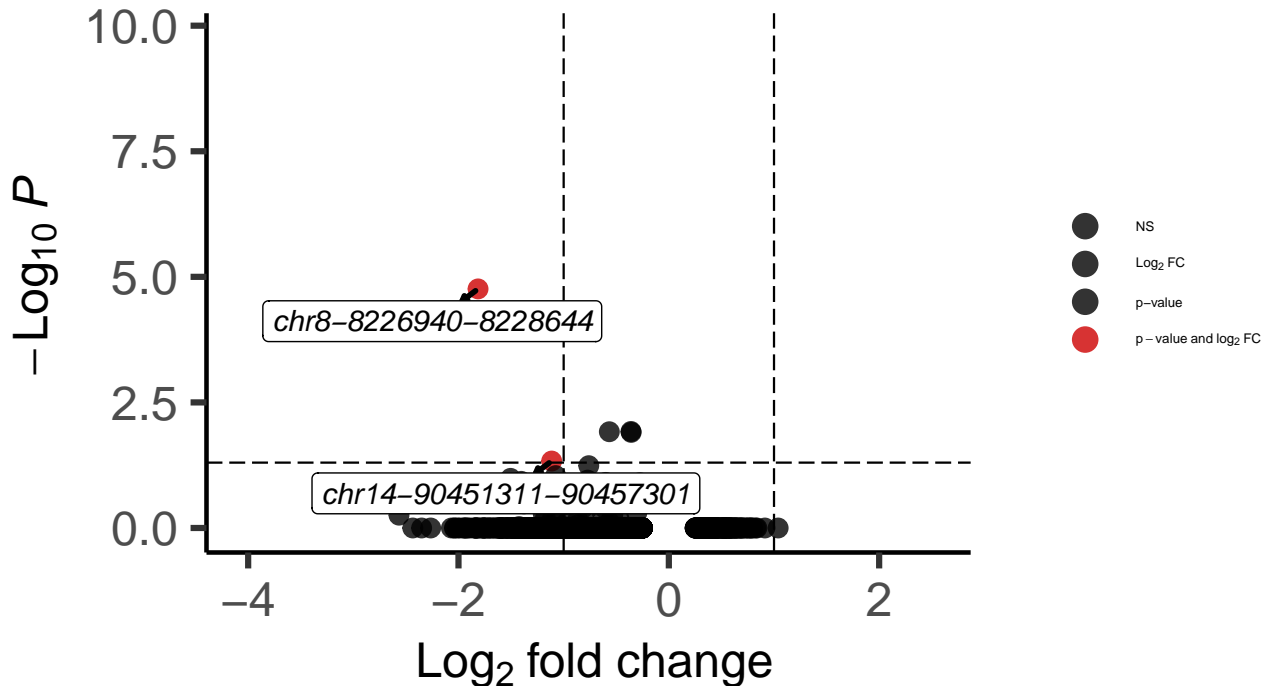

VIP_dACC_MAST_Schizophrenia_vs_Control

EnhancedVolcano

total = 7050 variables