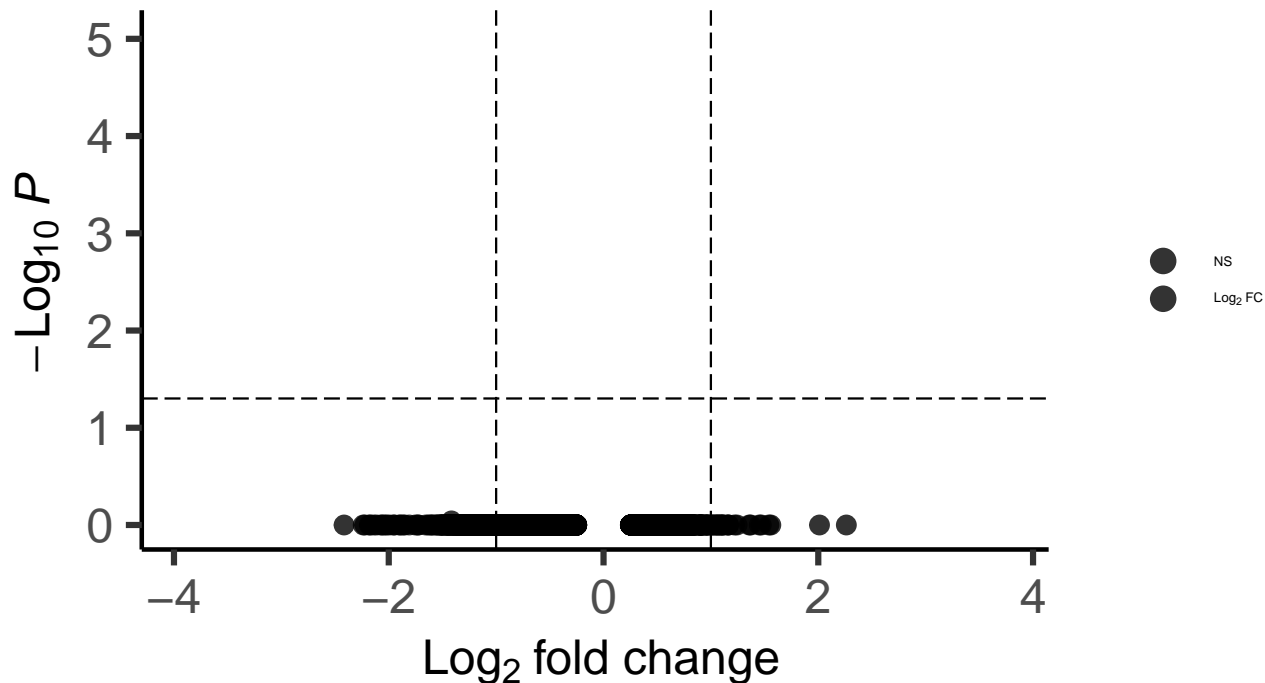

VIP_dACC_MAST_Bipolar_vs_Control

EnhancedVolcano

total = 5912 variables