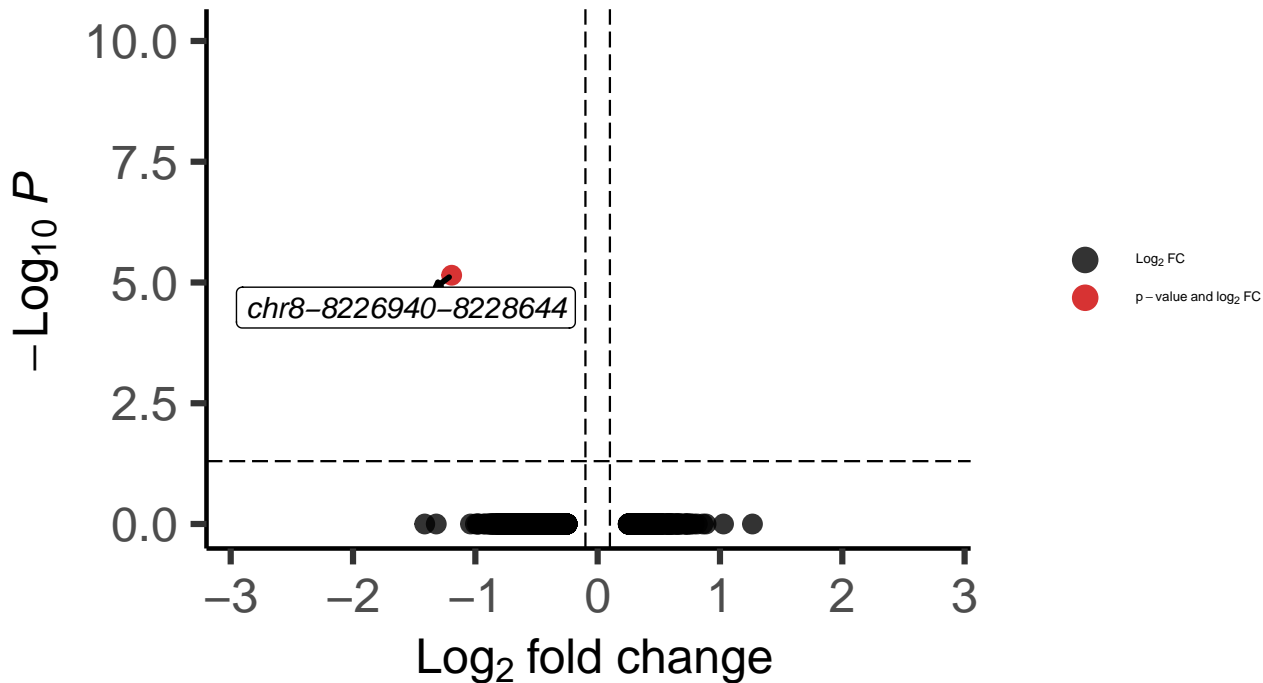

VIP_dACC_MAST_Bipolar_vs_Control

EnhancedVolcano

total = 3450 variables