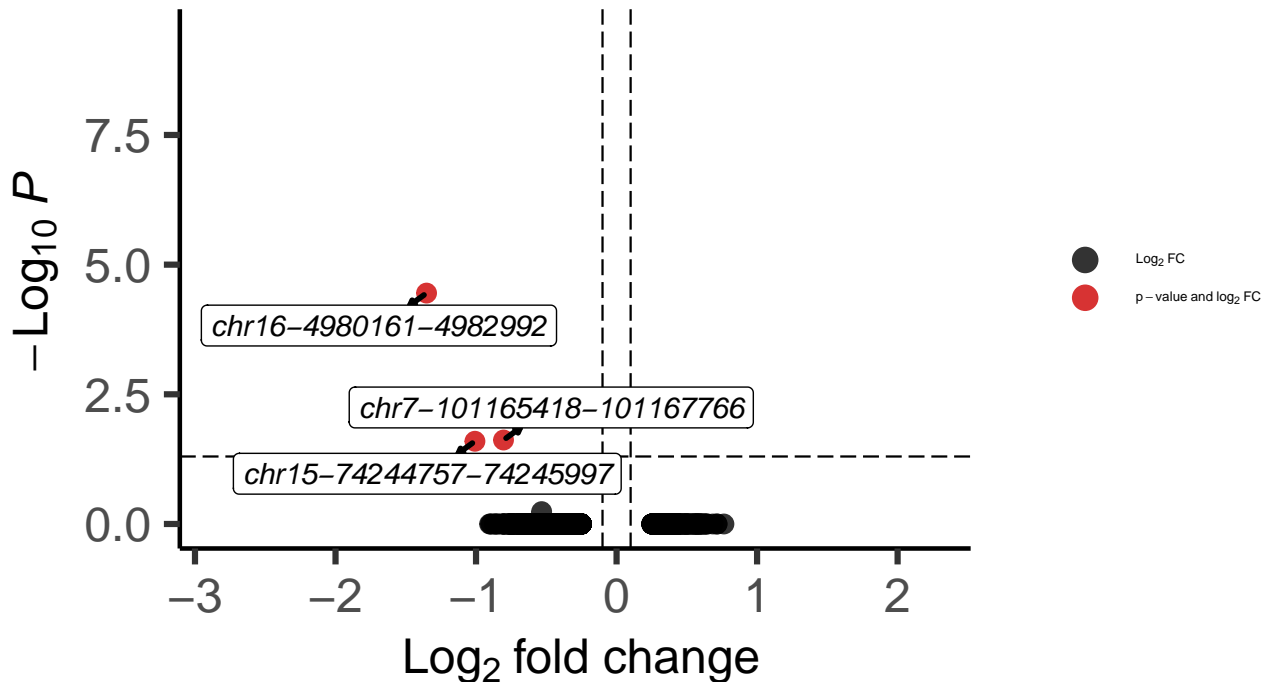

# PVALB\_dACC\_wilcox\_Schizophrenia\_vs\_Control

*EnhancedVolcano*

total = 3716 variables