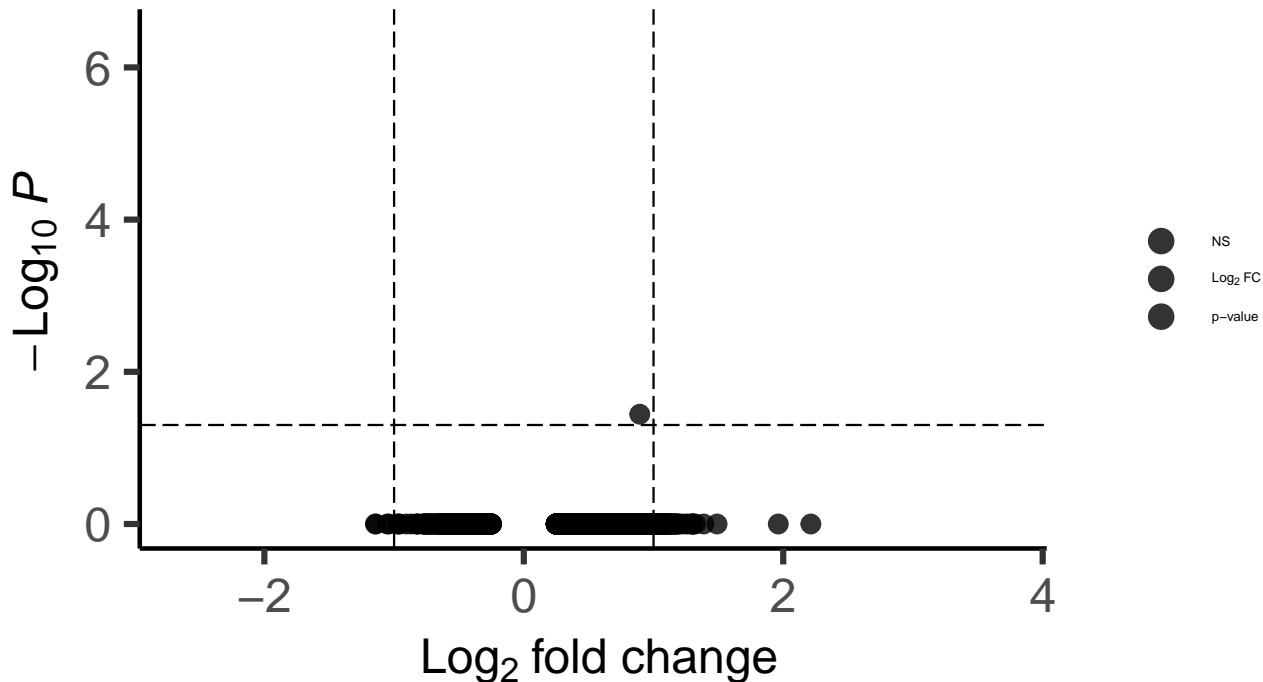

PVALB_dACC_wilcox_Schizophrenia_vs_Control

EnhancedVolcano

total = 6934 variables