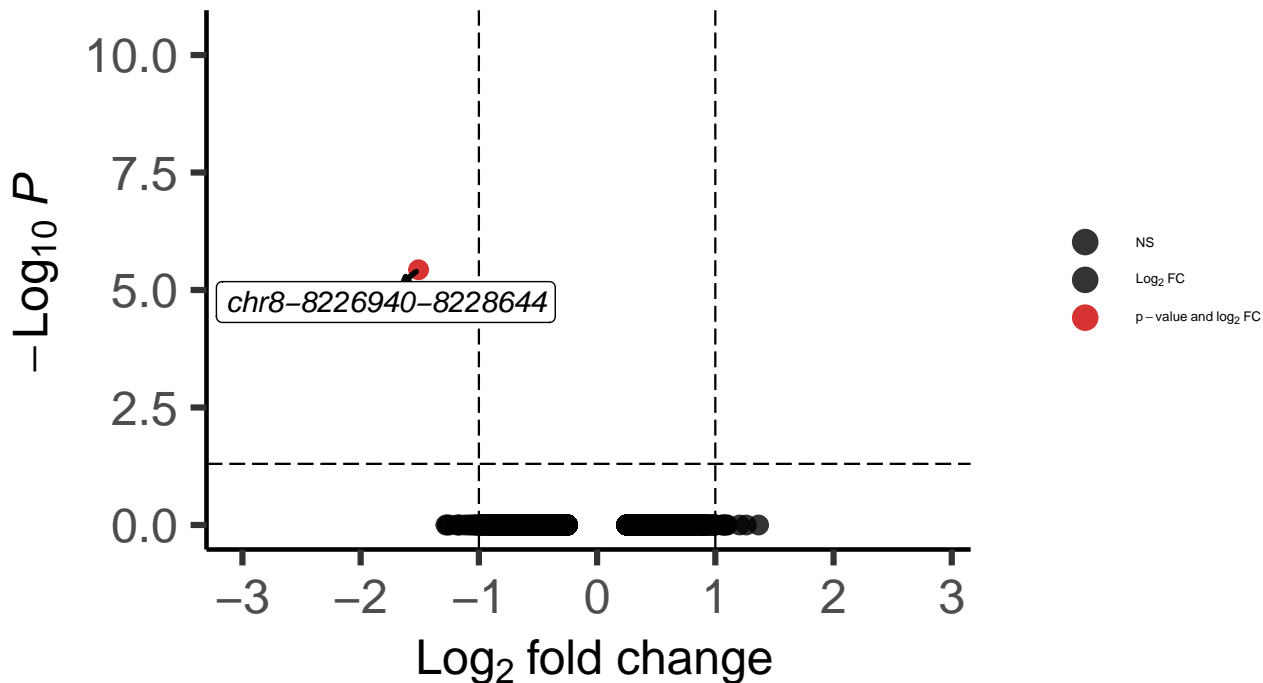

# PVALB\_dACC\_wilcox\_Bipolar\_vs\_Control

*EnhancedVolcano*

total = 5301 variables