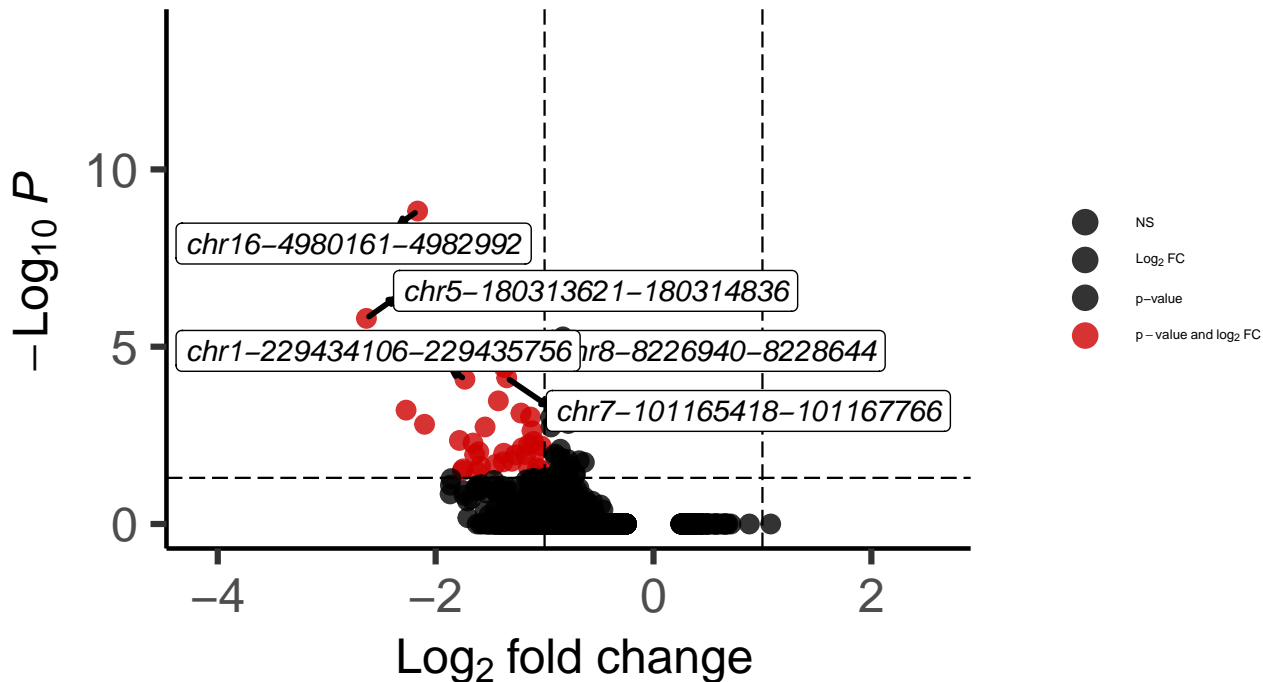

PVALB_dACC_wilcox_Schizophrenia_vs_Control

EnhancedVolcano

total = 11179 variables