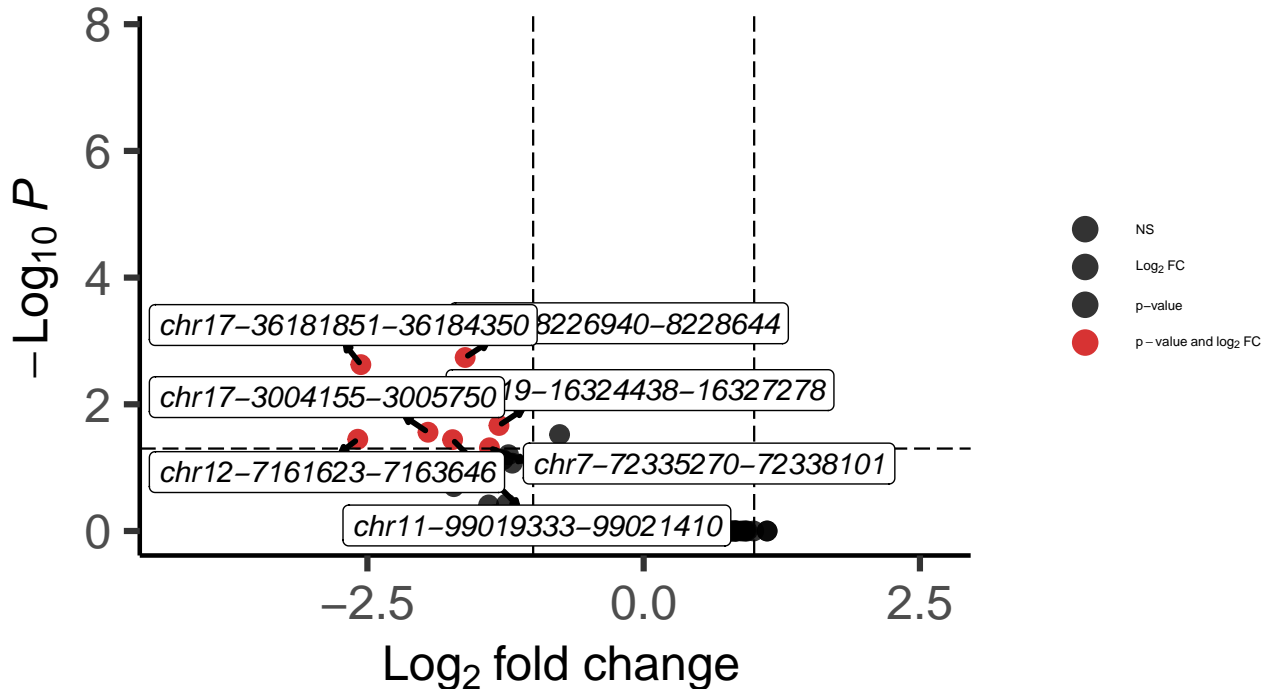

# PVALB\_dACC\_wilcox\_Bipolar\_vs\_Control

*EnhancedVolcano*

total = 10004 variables