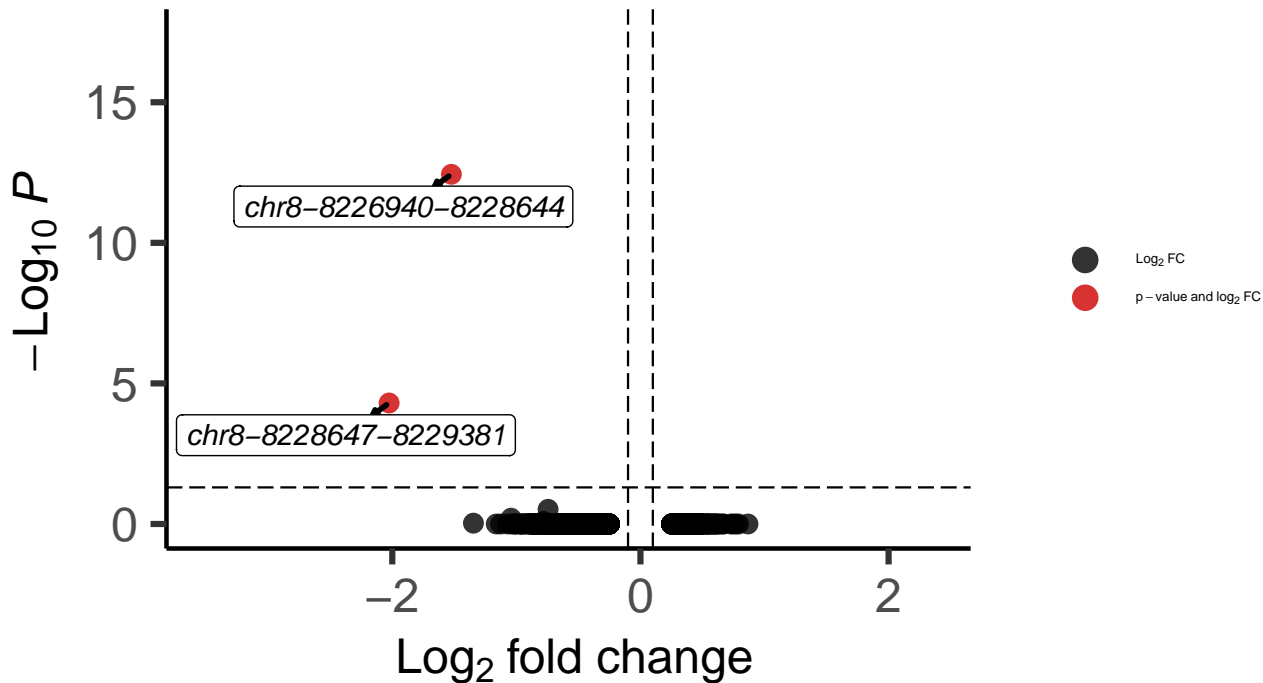

PVALB_dACC_wilcox_Bipolar_vs_Control

EnhancedVolcano

total = 4119 variables