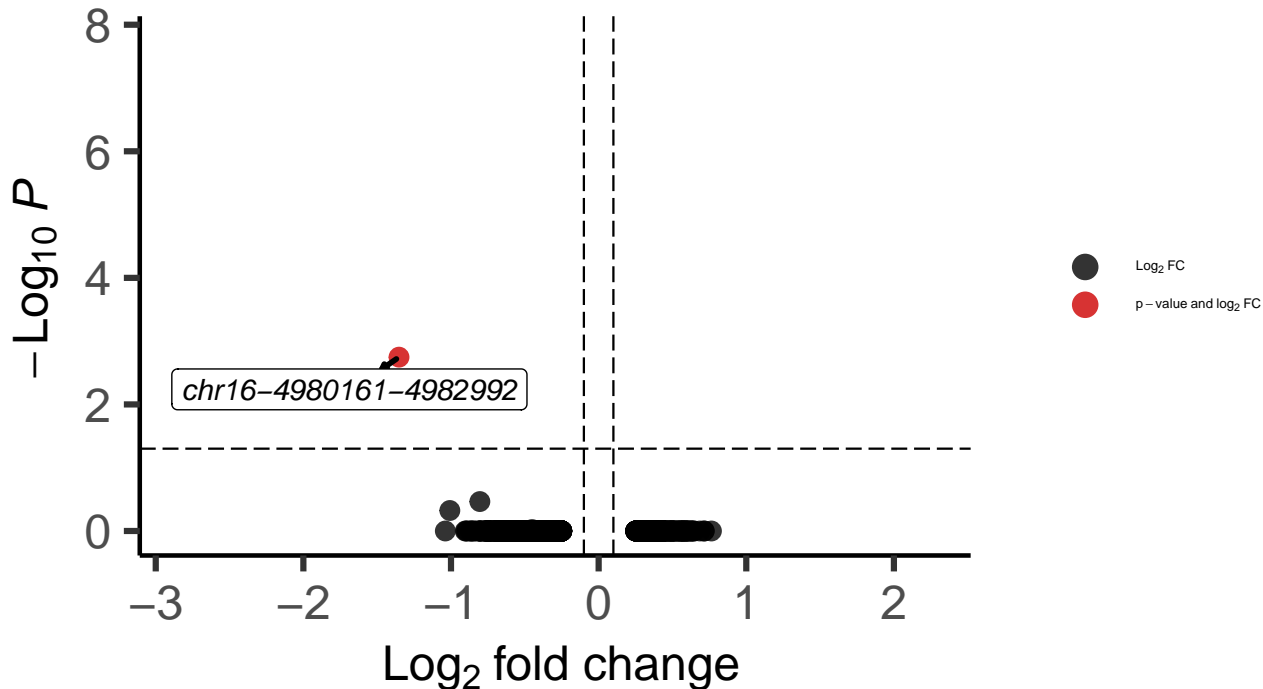

PVALB_dACC_MAST_Schizophrenia_vs_Control

EnhancedVolcano

total = 3716 variables