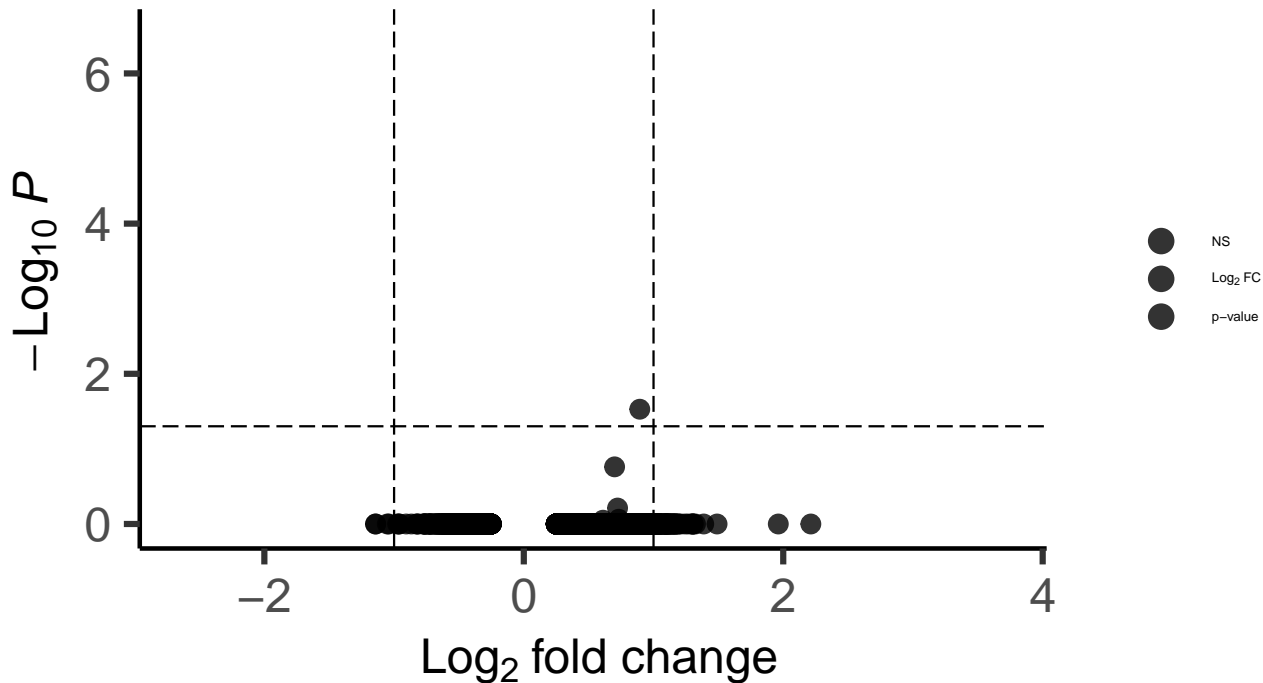

PVALB_dACC_MAST_Schizophrenia_vs_Control

EnhancedVolcano

total = 6934 variables