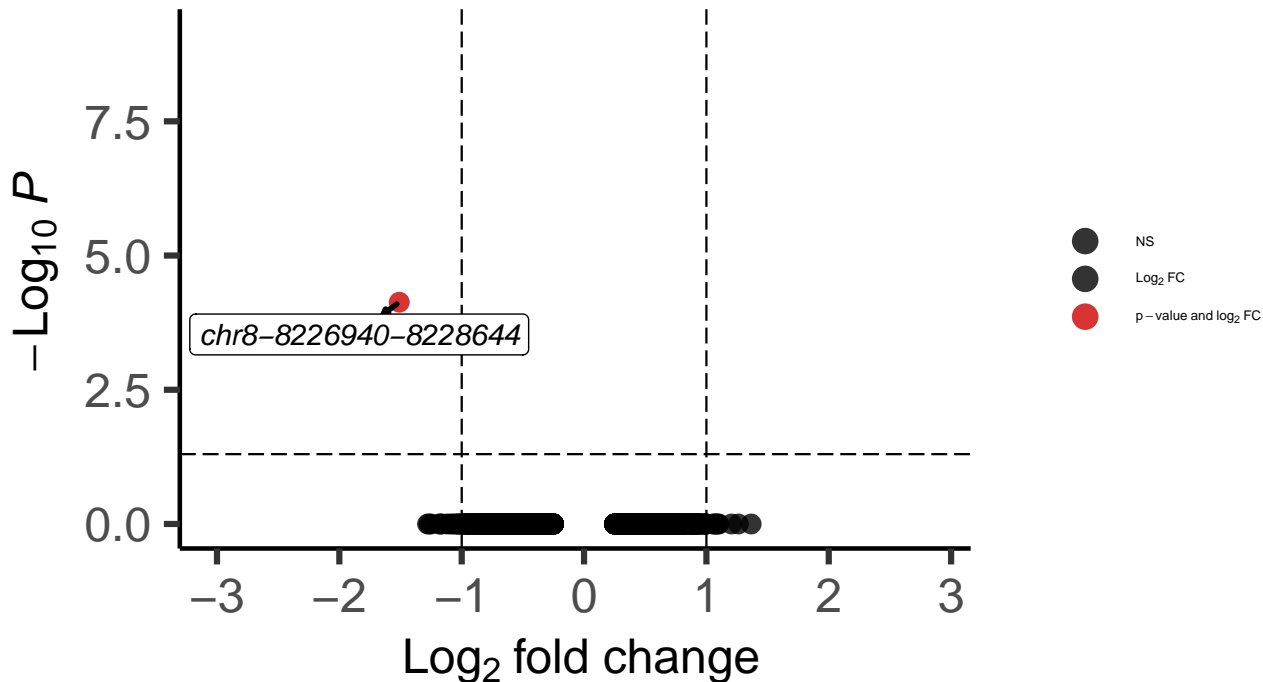

PVALB_dACC_MAST_Bipolar_vs_Control

EnhancedVolcano

total = 5301 variables