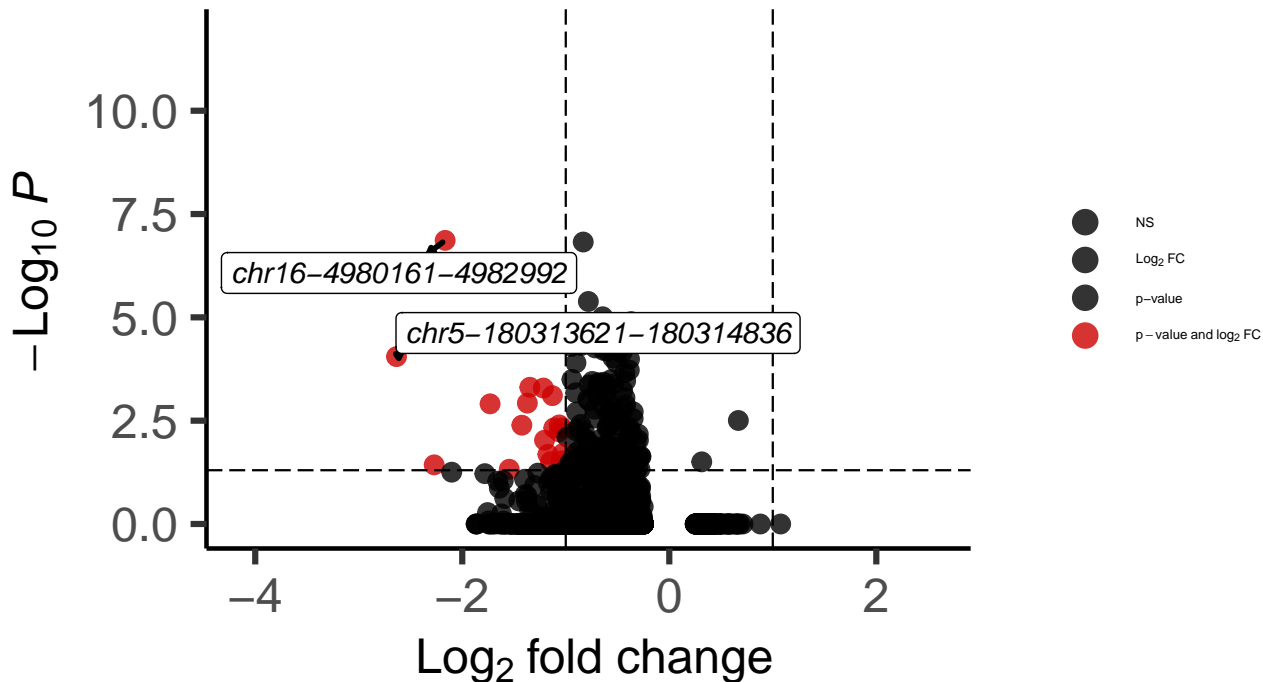

PVALB_dACC_MAST_Schizophrenia_vs_Control

EnhancedVolcano

total = 11179 variables