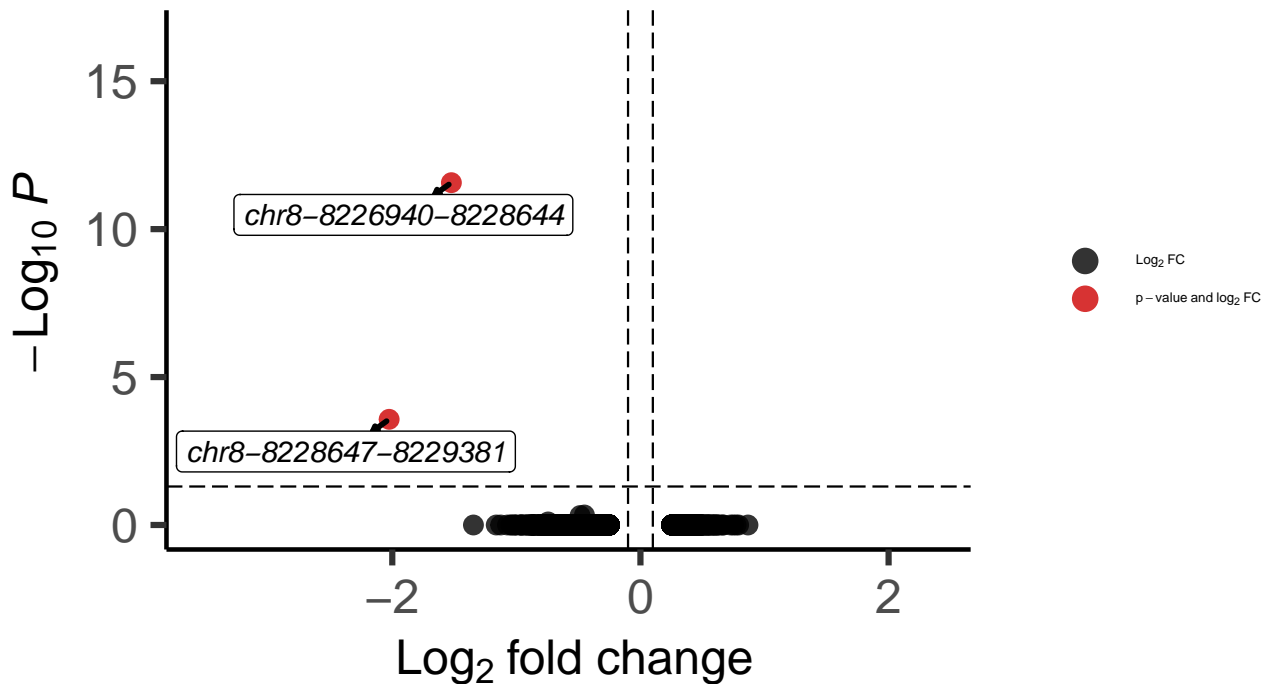

PVALB_dACC_MAST_Bipolar_vs_Control

EnhancedVolcano

total = 4119 variables