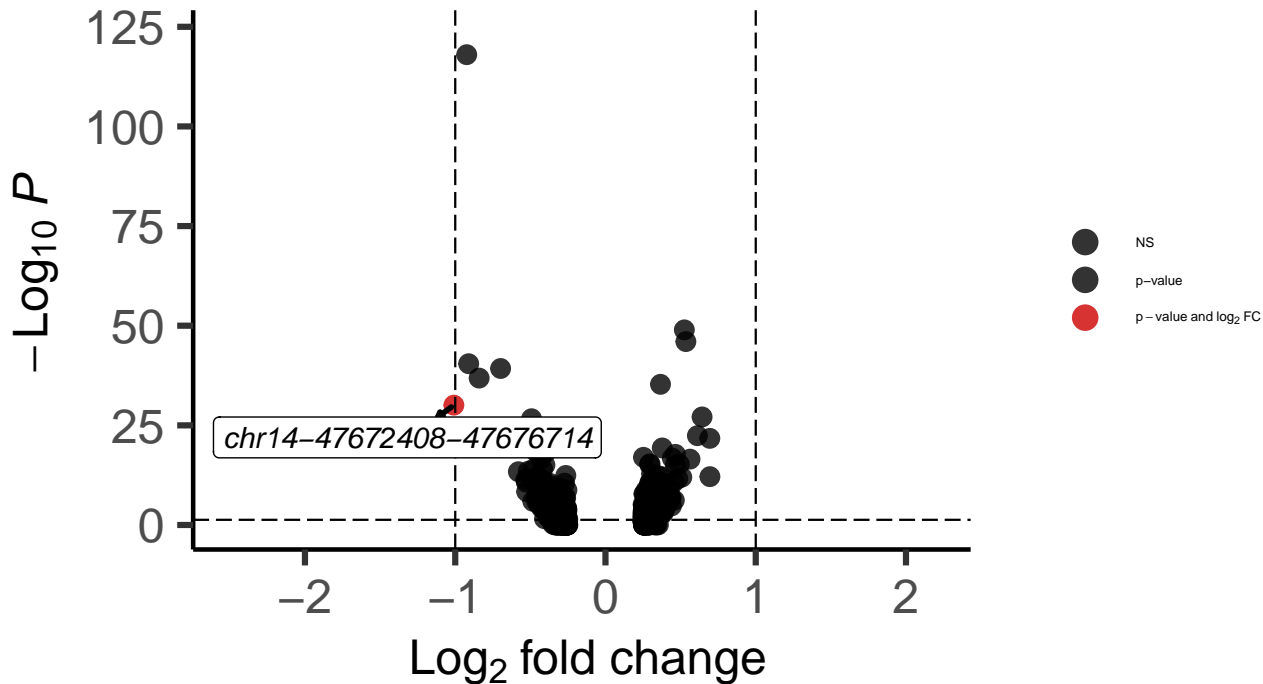

Oligo_dACC_wilcox_Bipolar_vs_Control

EnhancedVolcano

total = 631 variables