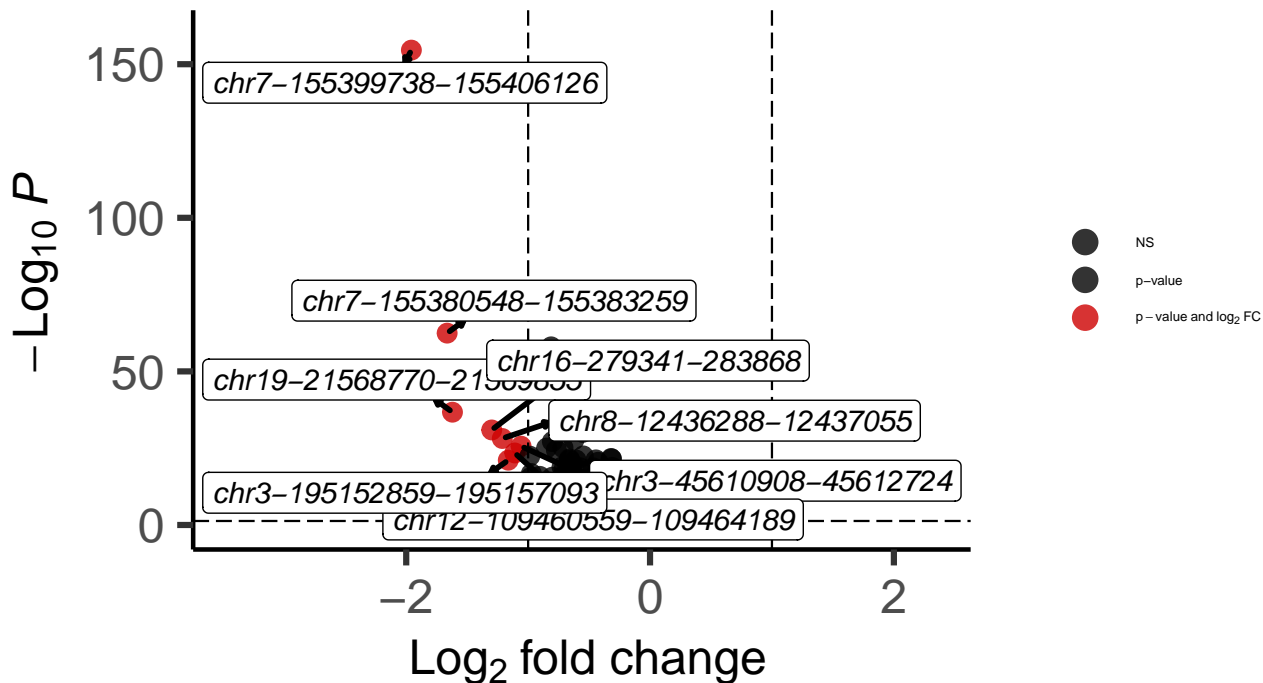

Oligo_dACC_wilcox_Schizophrenia_vs_Control

EnhancedVolcano

total = 1718 variables