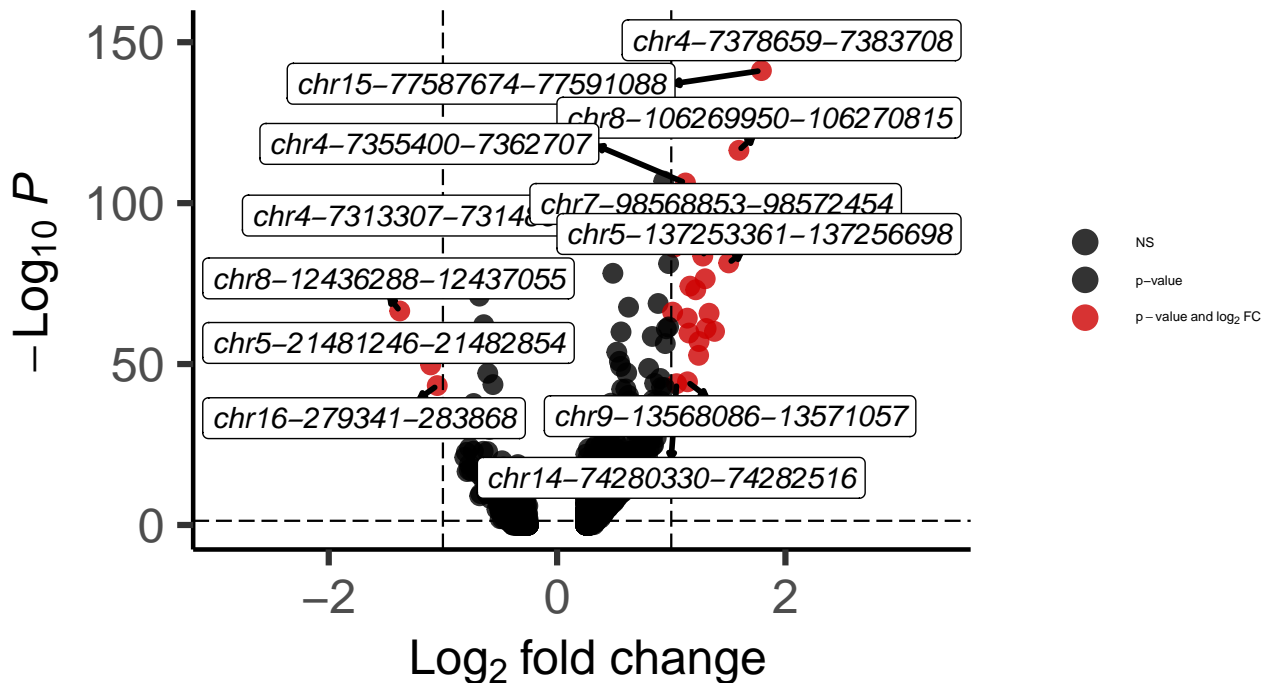

Oligo_dACC_wilcox_Bipolar_vs_Control

EnhancedVolcano

total = 2661 variables