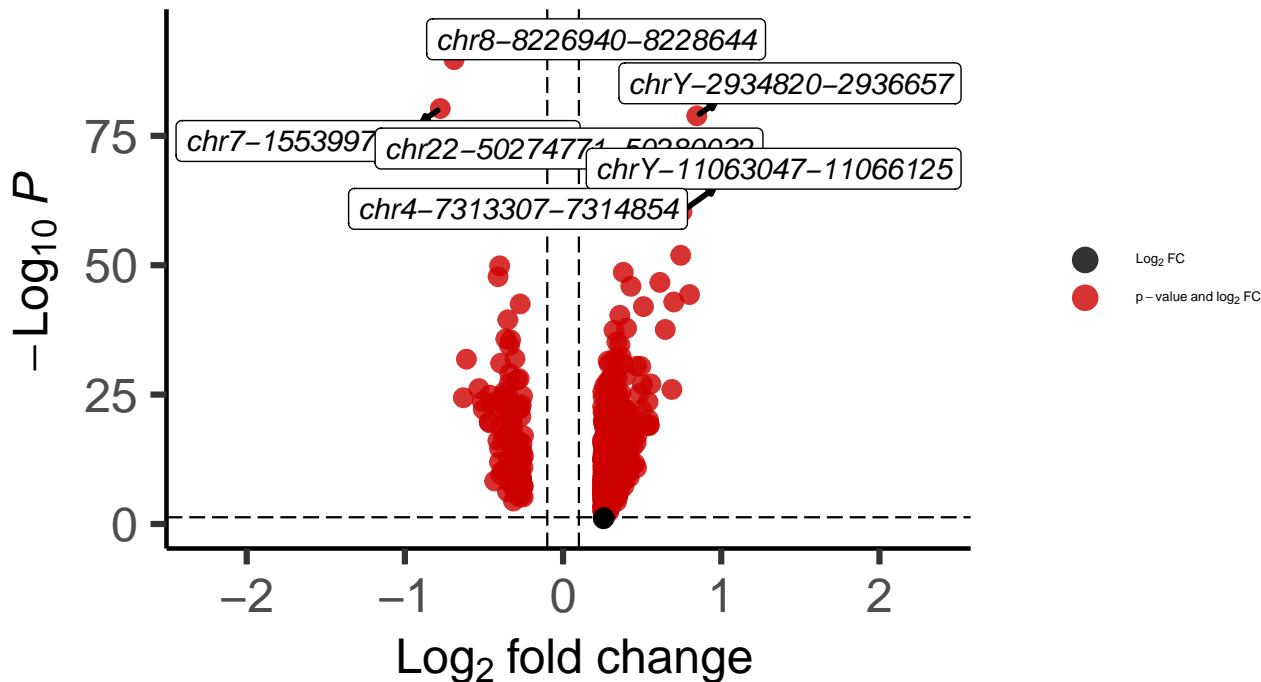

# Oligo\_dACC\_MAST\_Schizophrenia\_vs\_Control

*EnhancedVolcano*

total = 840 variables